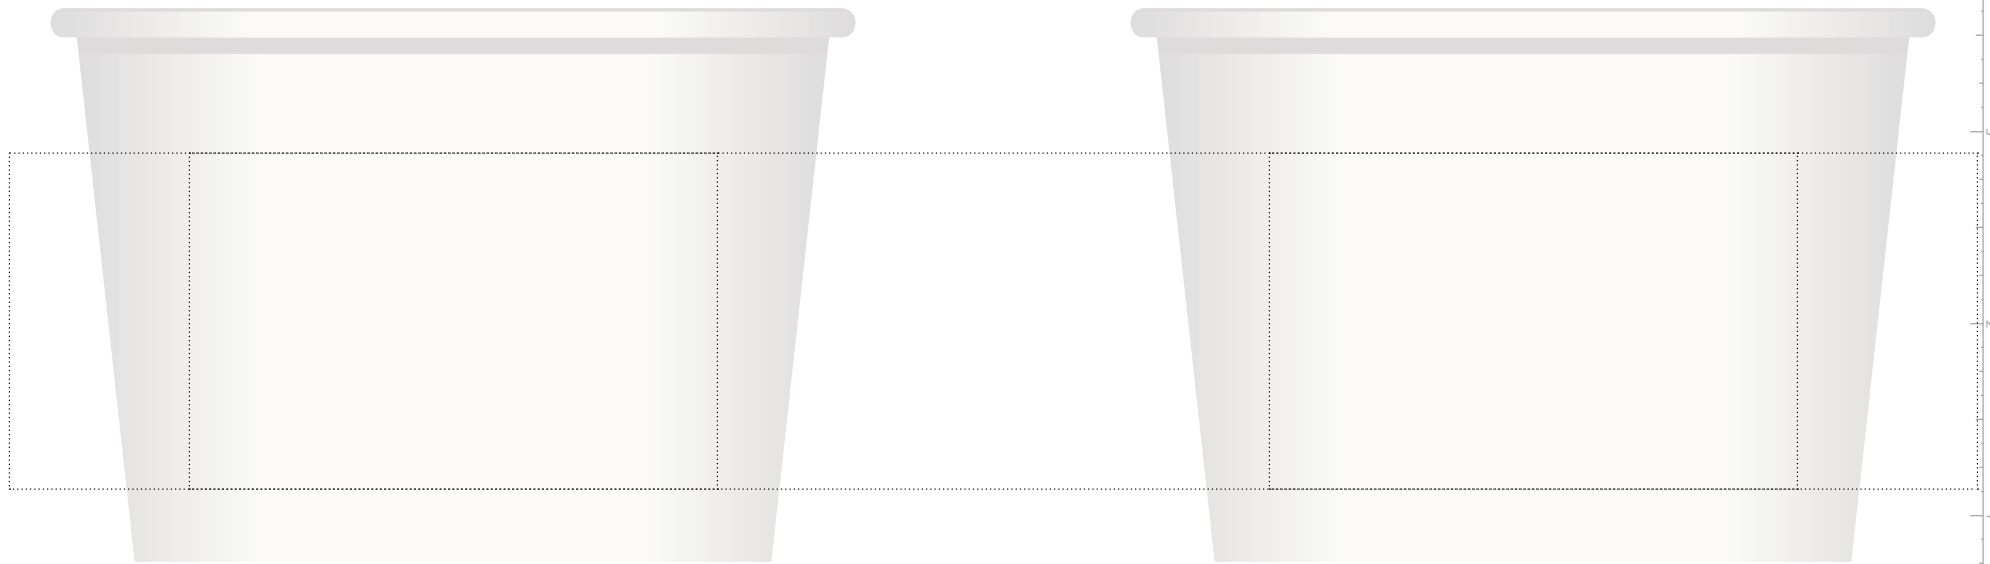

Product
Template

Dotted line Indicates max imprint area, factory recommend staying 20% under this area when maxing width & height. Dotted line is for guidance only and **will not print**.

IMAGE ABOVE IS ACTUAL SIZE