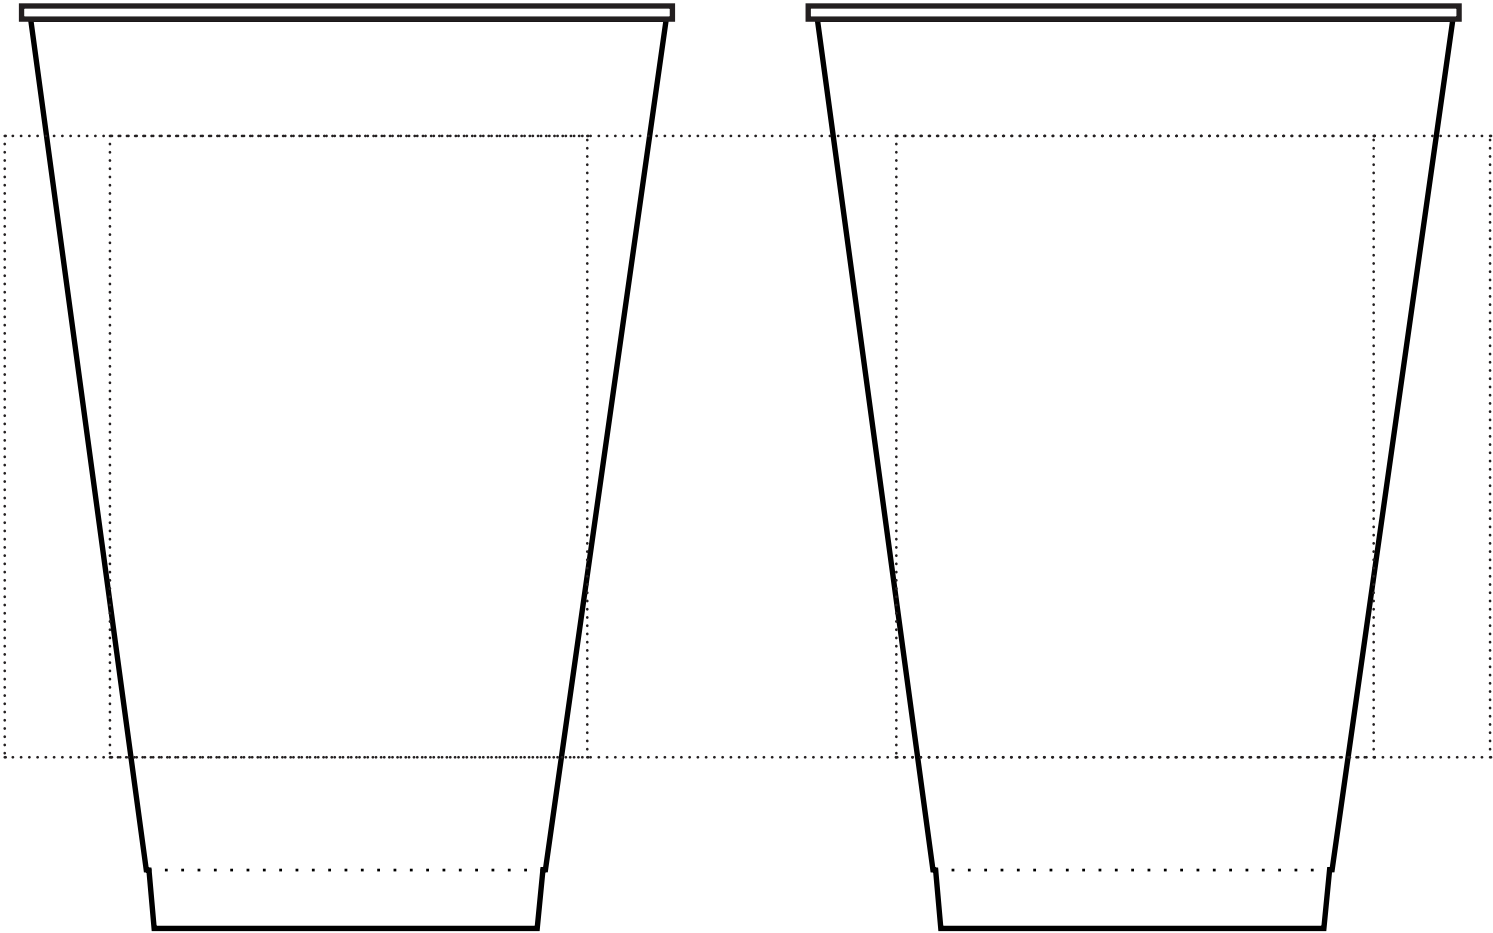

Product Template

INK/PMS #					
-----------	--	--	--	--	--

ACTUAL SIZE

Dotted line Indicates
max imprint area, factory
recommend staying 20%
under this area.

Dotted line is for guidance
only and **will not print**.

C14
14oz Clear Plastic Cup
(1 Sided)

Product Template

INK/PMS #					
-----------	--	--	--	--	--

ACTUAL SIZE

Dotted line Indicates
max imprint area, factory
recommend staying 20%
under this area.

Dotted line is for guidance
only and **will not print**.

C14

14oz Clear Plastic Cup

(Wrap/2 Sided)