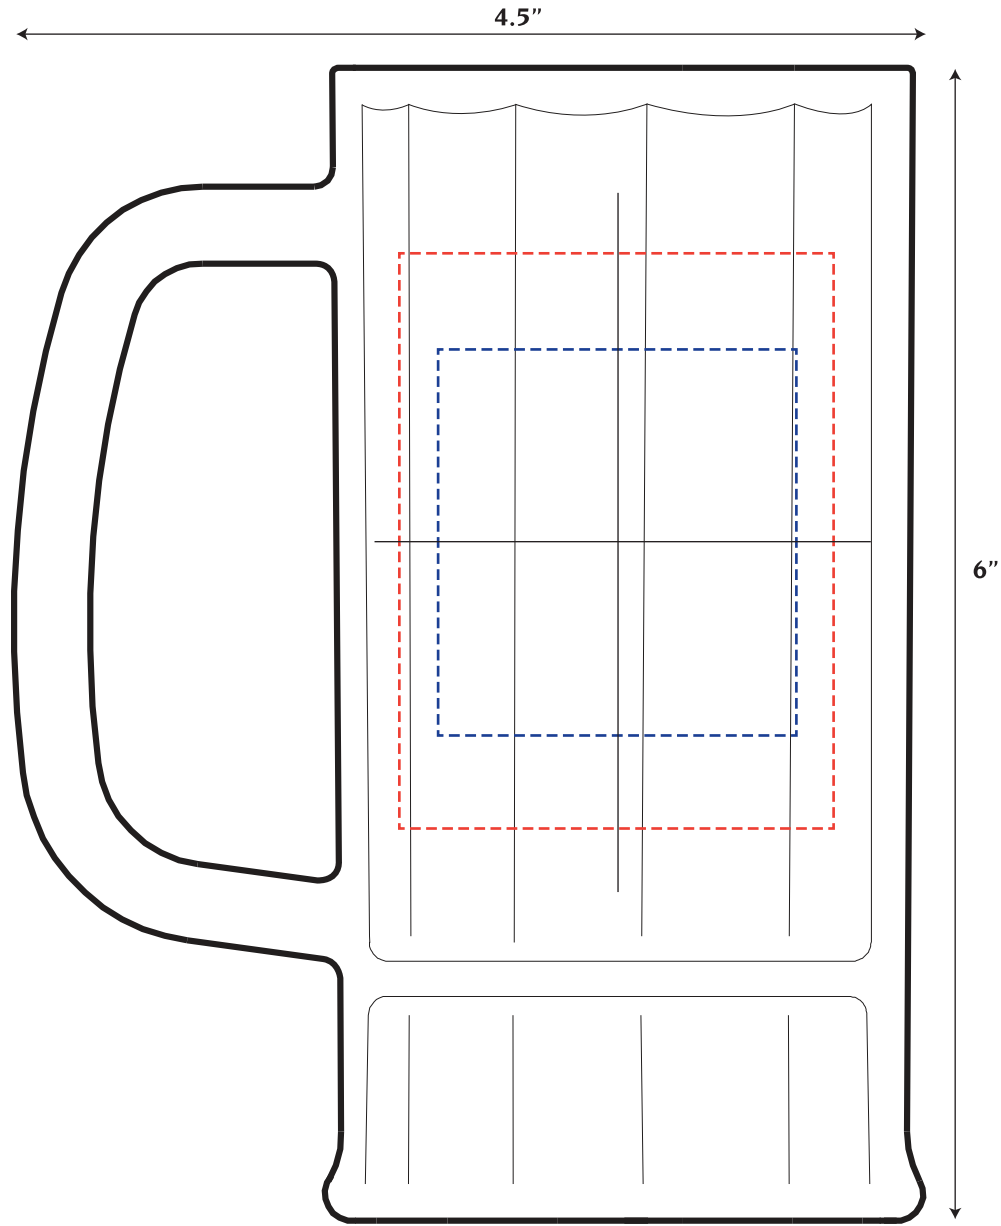

1-800-845-8746
www.partyinnovations.com

Spot Color Imprint: 2.25" w x 3" h
Full Color Imprint: 1.875" w x 2" h

Side 2

Side 1