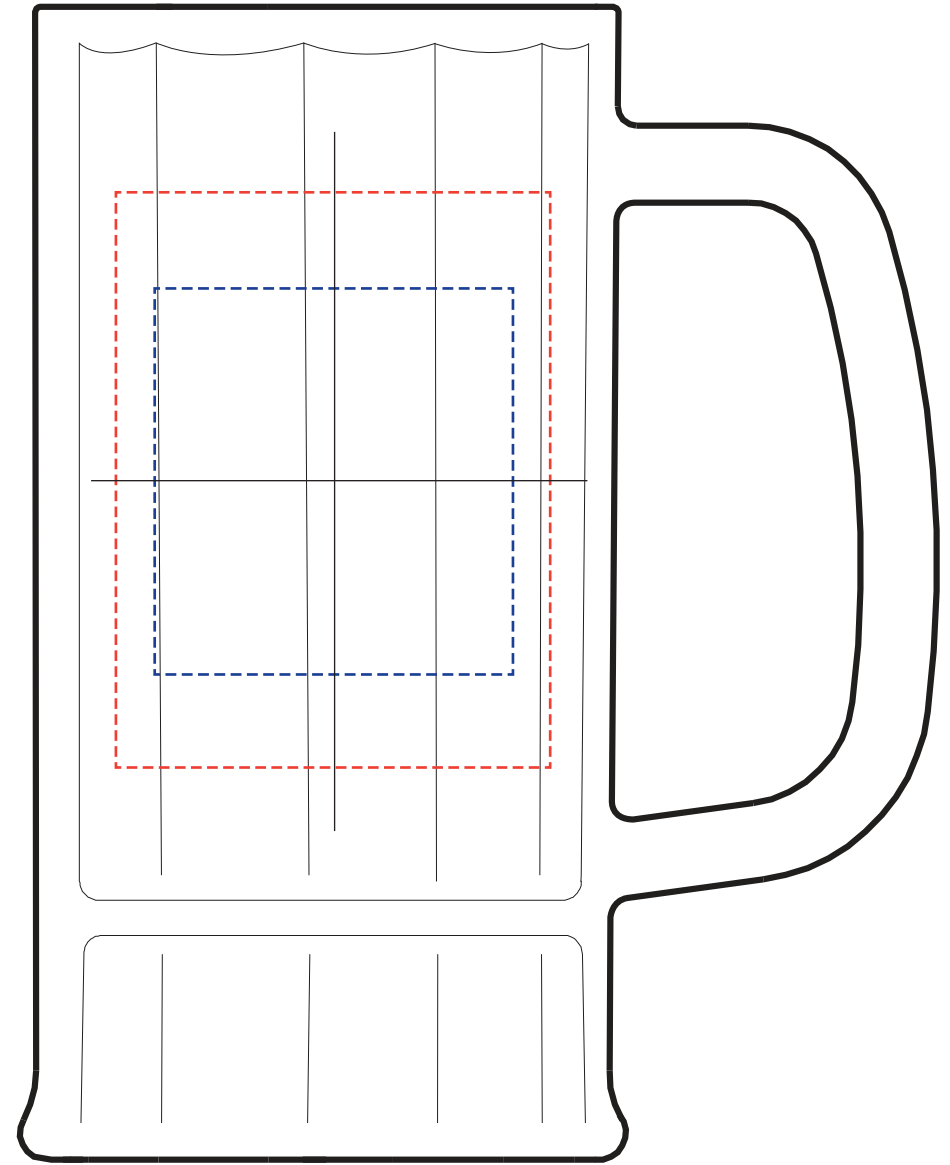

1-800-845-8746
www.partyinnovations.com

Spot Color Imprint: 2.25" w x 3" h
Full Color Imprint: 1.875" w x 2" h

Side 2

Side 1