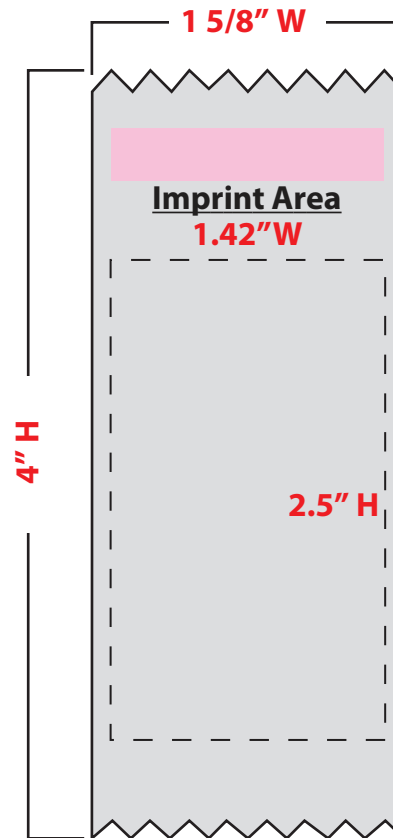

1 5/8" x 4" Lapel Ribbon Product Template

Horizontal Ribbon

Product size: 4" W x 1 5/8" H
Imprint area: 3.5" W x .75" H

Vertical Ribbon

Product size: 1 5/8" W x 4" H
Imprint area: 1.42" W x 2.5" H

PARTY !
innovations
www.partyinnovations.com

Internal # 27

Note: Shown with tape on front and pinked edges.
Available without tape on front (select on product page).
Available with dovetail edge bottom (select on product page).