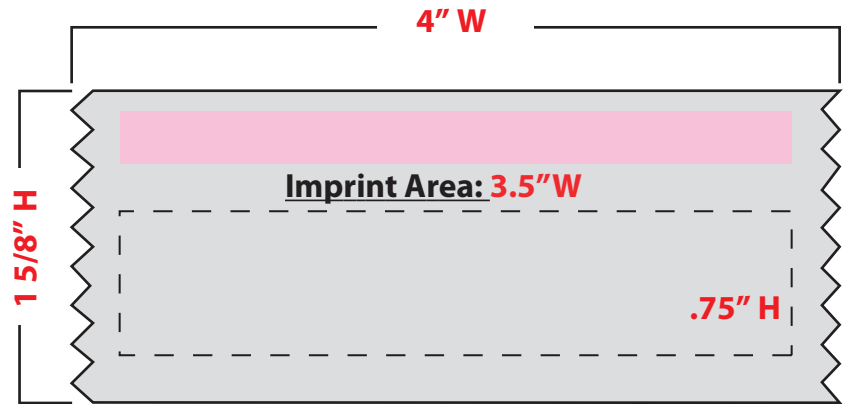

1 5/8" x 4" Lapel Ribbon Product Template

Horizontal Ribbon

Product size: 4" W x 1 5/8" H
Imprint area: 3.5" W x .75" H

Vertical Ribbon

Product size: 1 5/8" W x 4" H
Imprint area: 1.42" W x 2.5" H

PARTY !
innovations
www.partyinnovations.com

Internal # 27

Note: Shown with tape on front and pinked edges.
Available without tape on front (select on product page).
Available with dovetail edge bottom (select on product page).