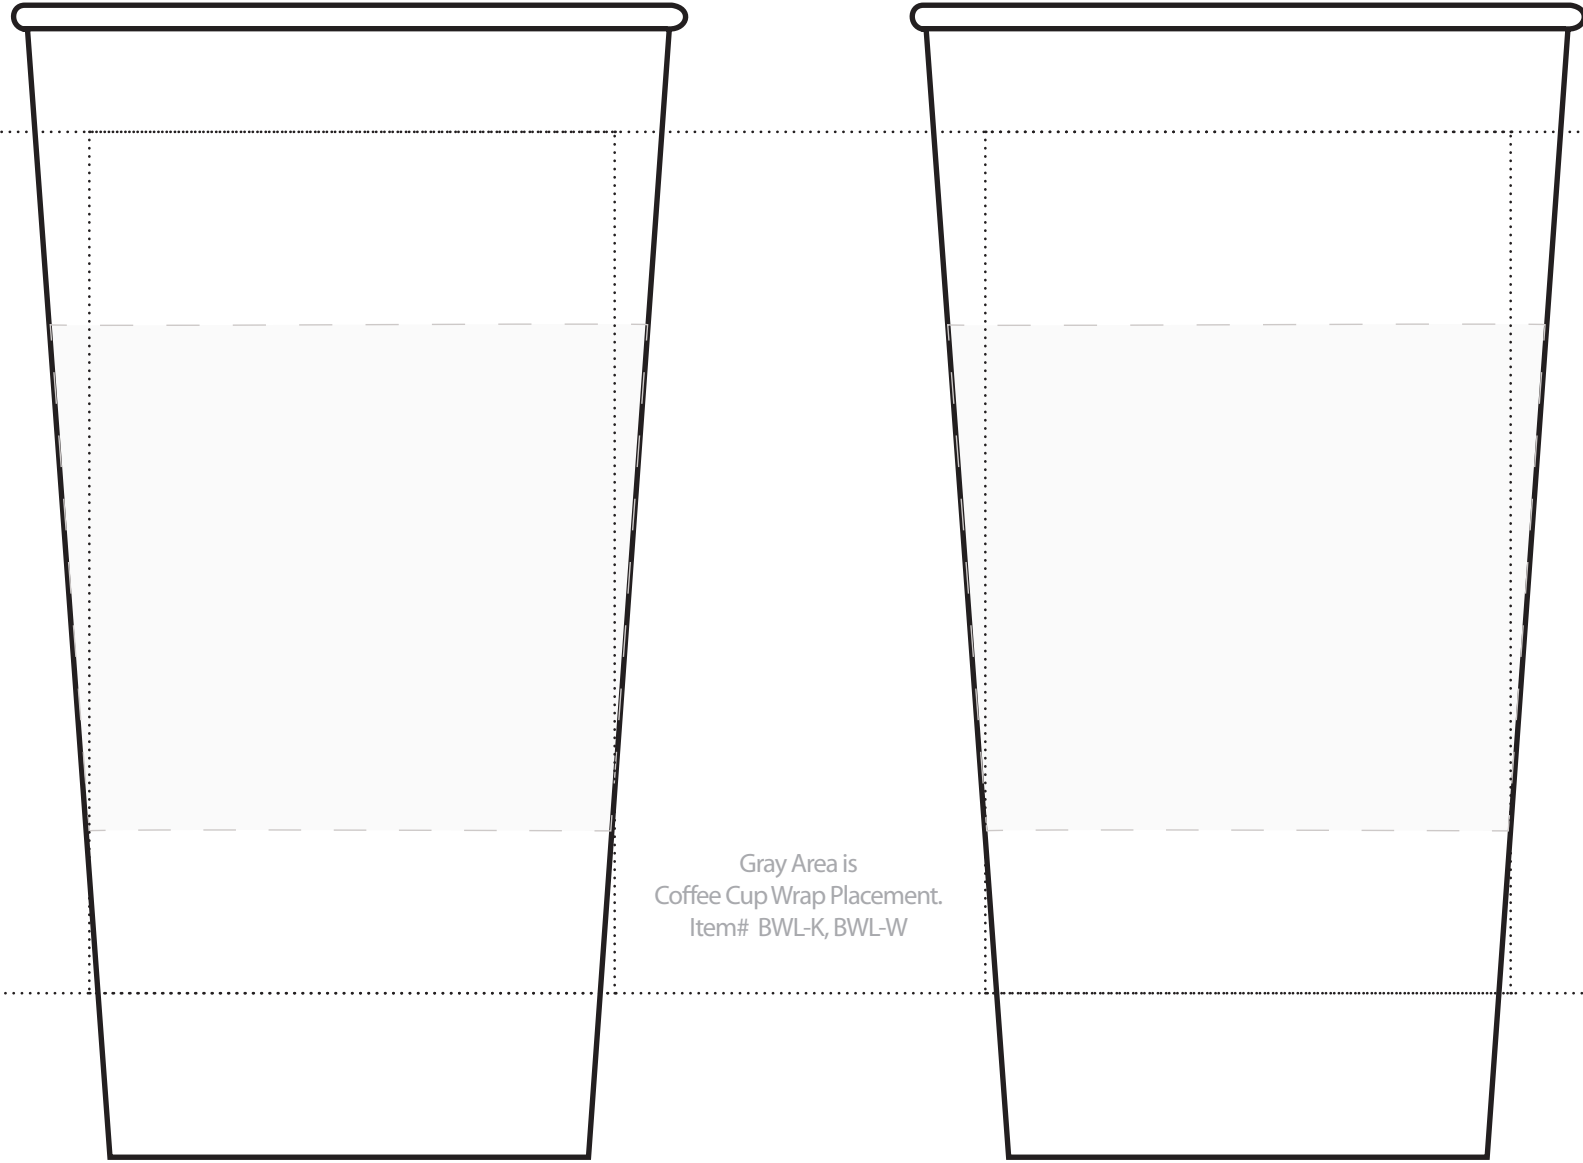

Product Template

Gray Area is
Coffee Cup Wrap Placement.
Item# BWL-K, BWL-W

INK/PMS #					
-----------	--	--	--	--	--

ACTUAL SIZE

Dotted line Indicates
max imprint area, factory
recommend staying 20%
under this area.

Dotted line is for guidance
only and **will not print**.

PC20W

20oz White Paper Cup
(1 Sided)

Product Template

Gray Area is
Coffee Cup Wrap Placement.
Item# BWL-K, BWL-W

INK/PMS #					
-----------	--	--	--	--	--

ACTUAL SIZE

Dotted line Indicates
max imprint area, factory
recommend staying 20%
under this area.

Dotted line is for guidance
only and **will not print.**

PC20W

20oz White Paper Cup
(Wrap/2 Sided)