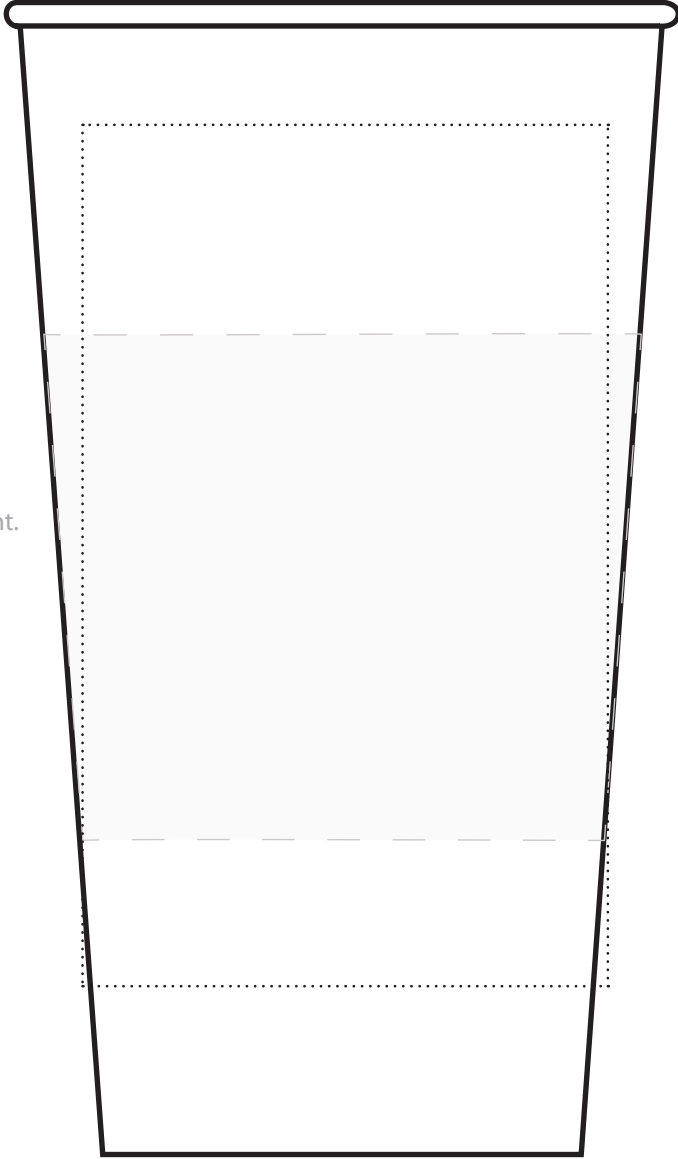

Product Template

Gray Area is
Coffee Cup Wrap Placement.
Item# BWL-K, BWL-W

INK/PMS #					
-----------	--	--	--	--	--

ACTUAL SIZE

Dotted line Indicates
max imprint area, factory
recommend staying 20%
under this area.

Dotted line is for guidance
only and **will not print**.

PC20W

20oz White Paper Cup
(1 Sided)

Product Template

Gray Area is
Coffee Cup Wrap Placement.
Item# BWL-K, BWL-W

INK/PMS #					
-----------	--	--	--	--	--

ACTUAL SIZE

Dotted line Indicates
max imprint area, factory
recommend staying 20%
under this area.

Dotted line is for guidance
only and **will not print.**

PC20W

20oz White Paper Cup
(Wrap/2 Sided)