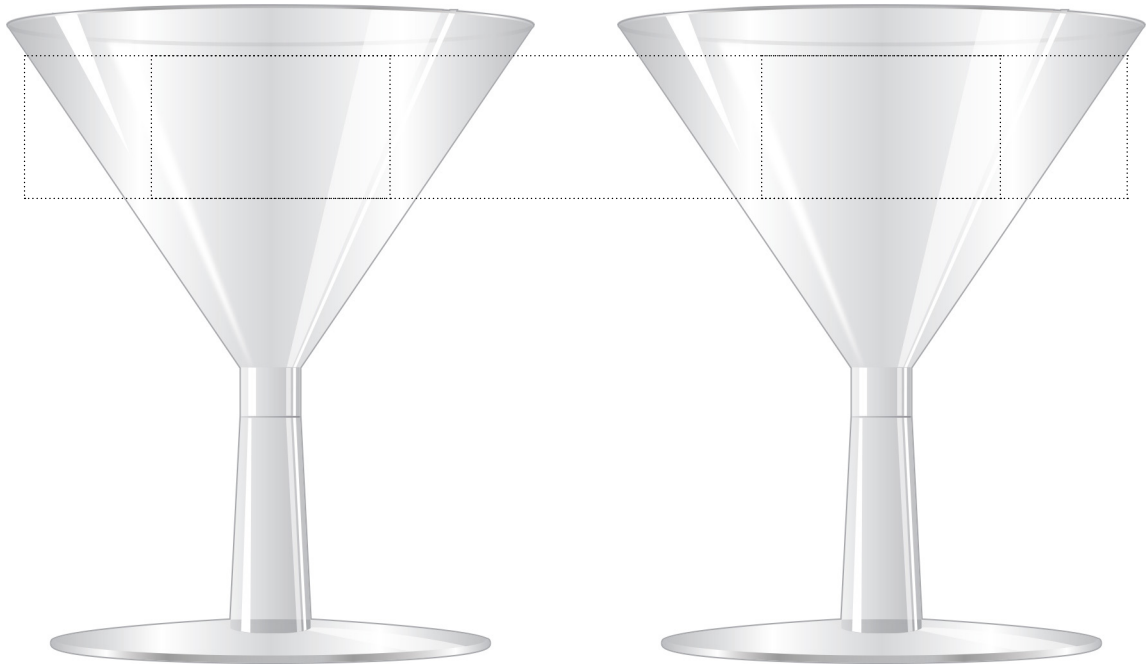

# Product Template

ACTUAL SIZE

Dotted line indicates max imprint area, factory recommend staying 20% under this area when maxing width & height. Dotted line is for guidance only and **will not print**.

## T-C2MT

2 oz Clear Plastic Mini Martini Cup - 1-sided

QUANTITY

Ink/PMS NUMBER

--	--	--	--	--