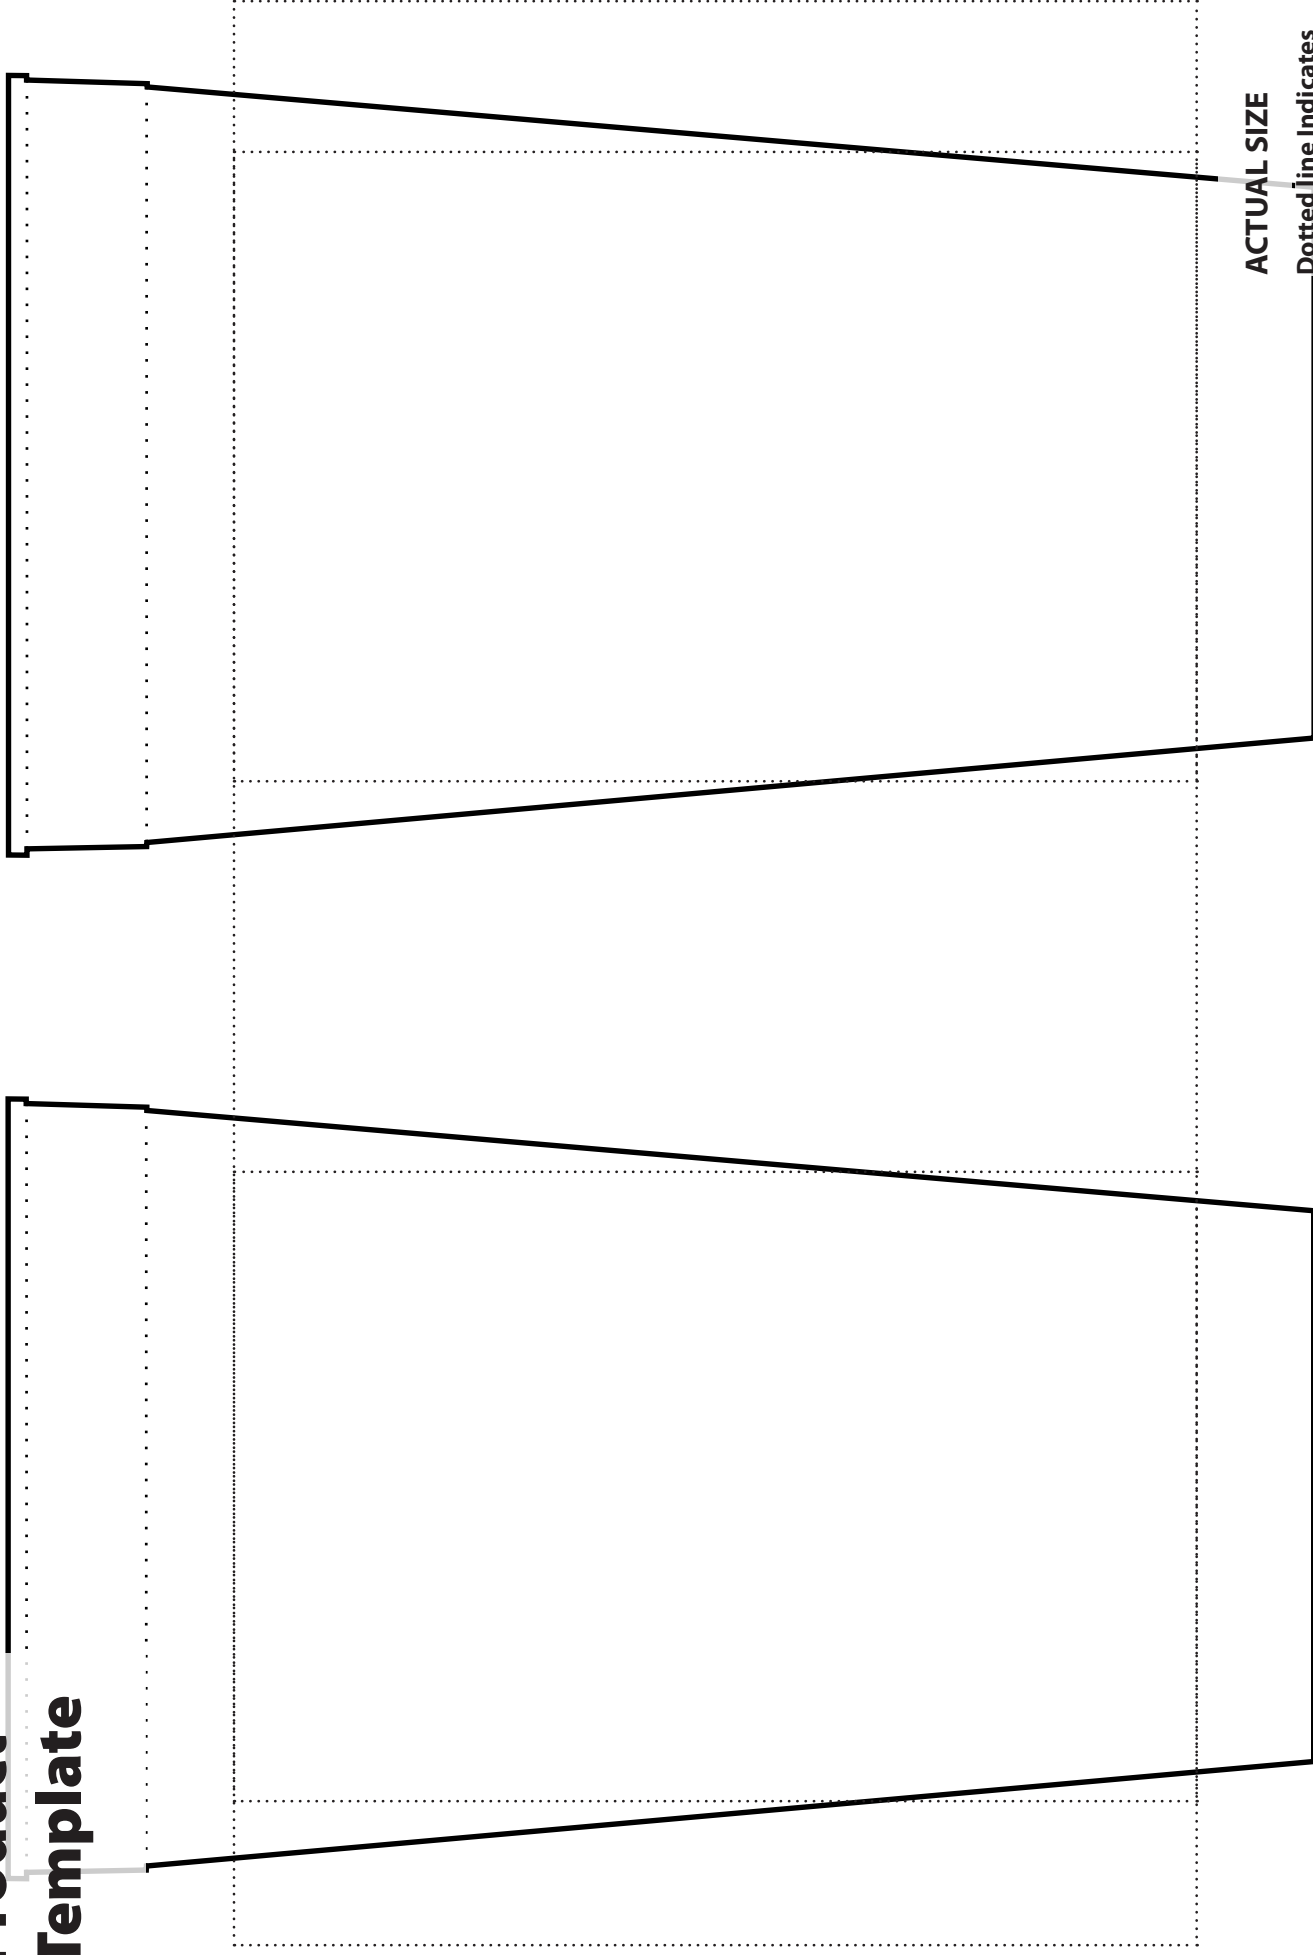

Product Template

Dotted line Indicates
max imprint area, factory
recommend staying 20%
under this area.

Dotted line is for guidance
only and **will not print**.

INK/PMS #					
------------------	--	--	--	--	--

ST32W
32oz Stadium Cup
(White) (1 Sided)

Product Template

ACTUAL SIZE

Dotted line Indicates
max imprint area, factory
recommend staying 20%
under this area.

Dotted line is for guidance
only and **will not print**.

INK/PMS #									
-----------	--	--	--	--	--	--	--	--	--

ST32W
32oz Stadium Cup
(White) (Wrap/2 Sided)