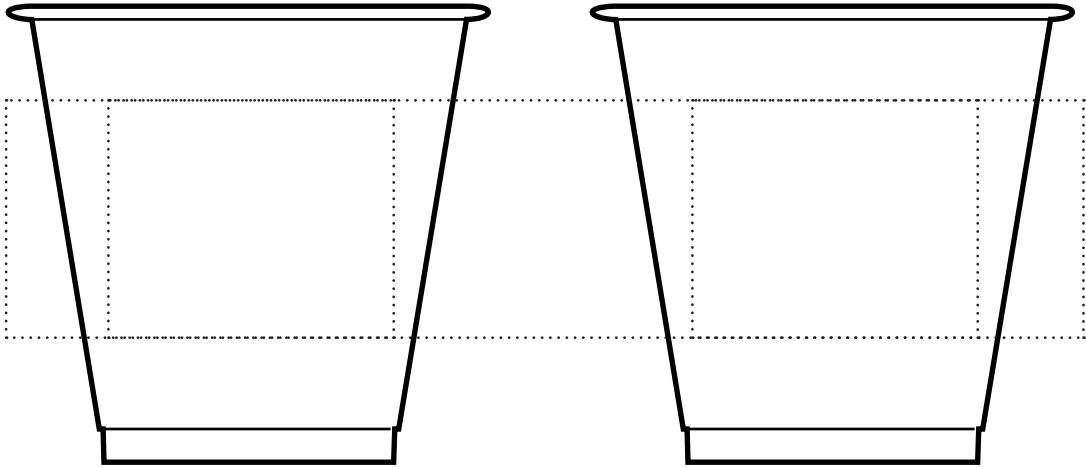

Product Template

INK/PMS #					
-----------	--	--	--	--	--

ACTUAL SIZE

Dotted line Indicates max imprint area, factory recommend staying 20% under this area.

Dotted line is for guidance only and **will not print**.

SS3C
3.5oz Soft Sided Clear Cup
(1 Sided)

Product Template

INK/PMS #					
-----------	--	--	--	--	--

ACTUAL SIZE

Dotted line Indicates
max imprint area, factory
recommend staying 20%
under this area.

Dotted line is for guidance
only and **will not print**.

SS3C

3.5oz Soft Sided Clear Cup
(Wrap/2 Sided)