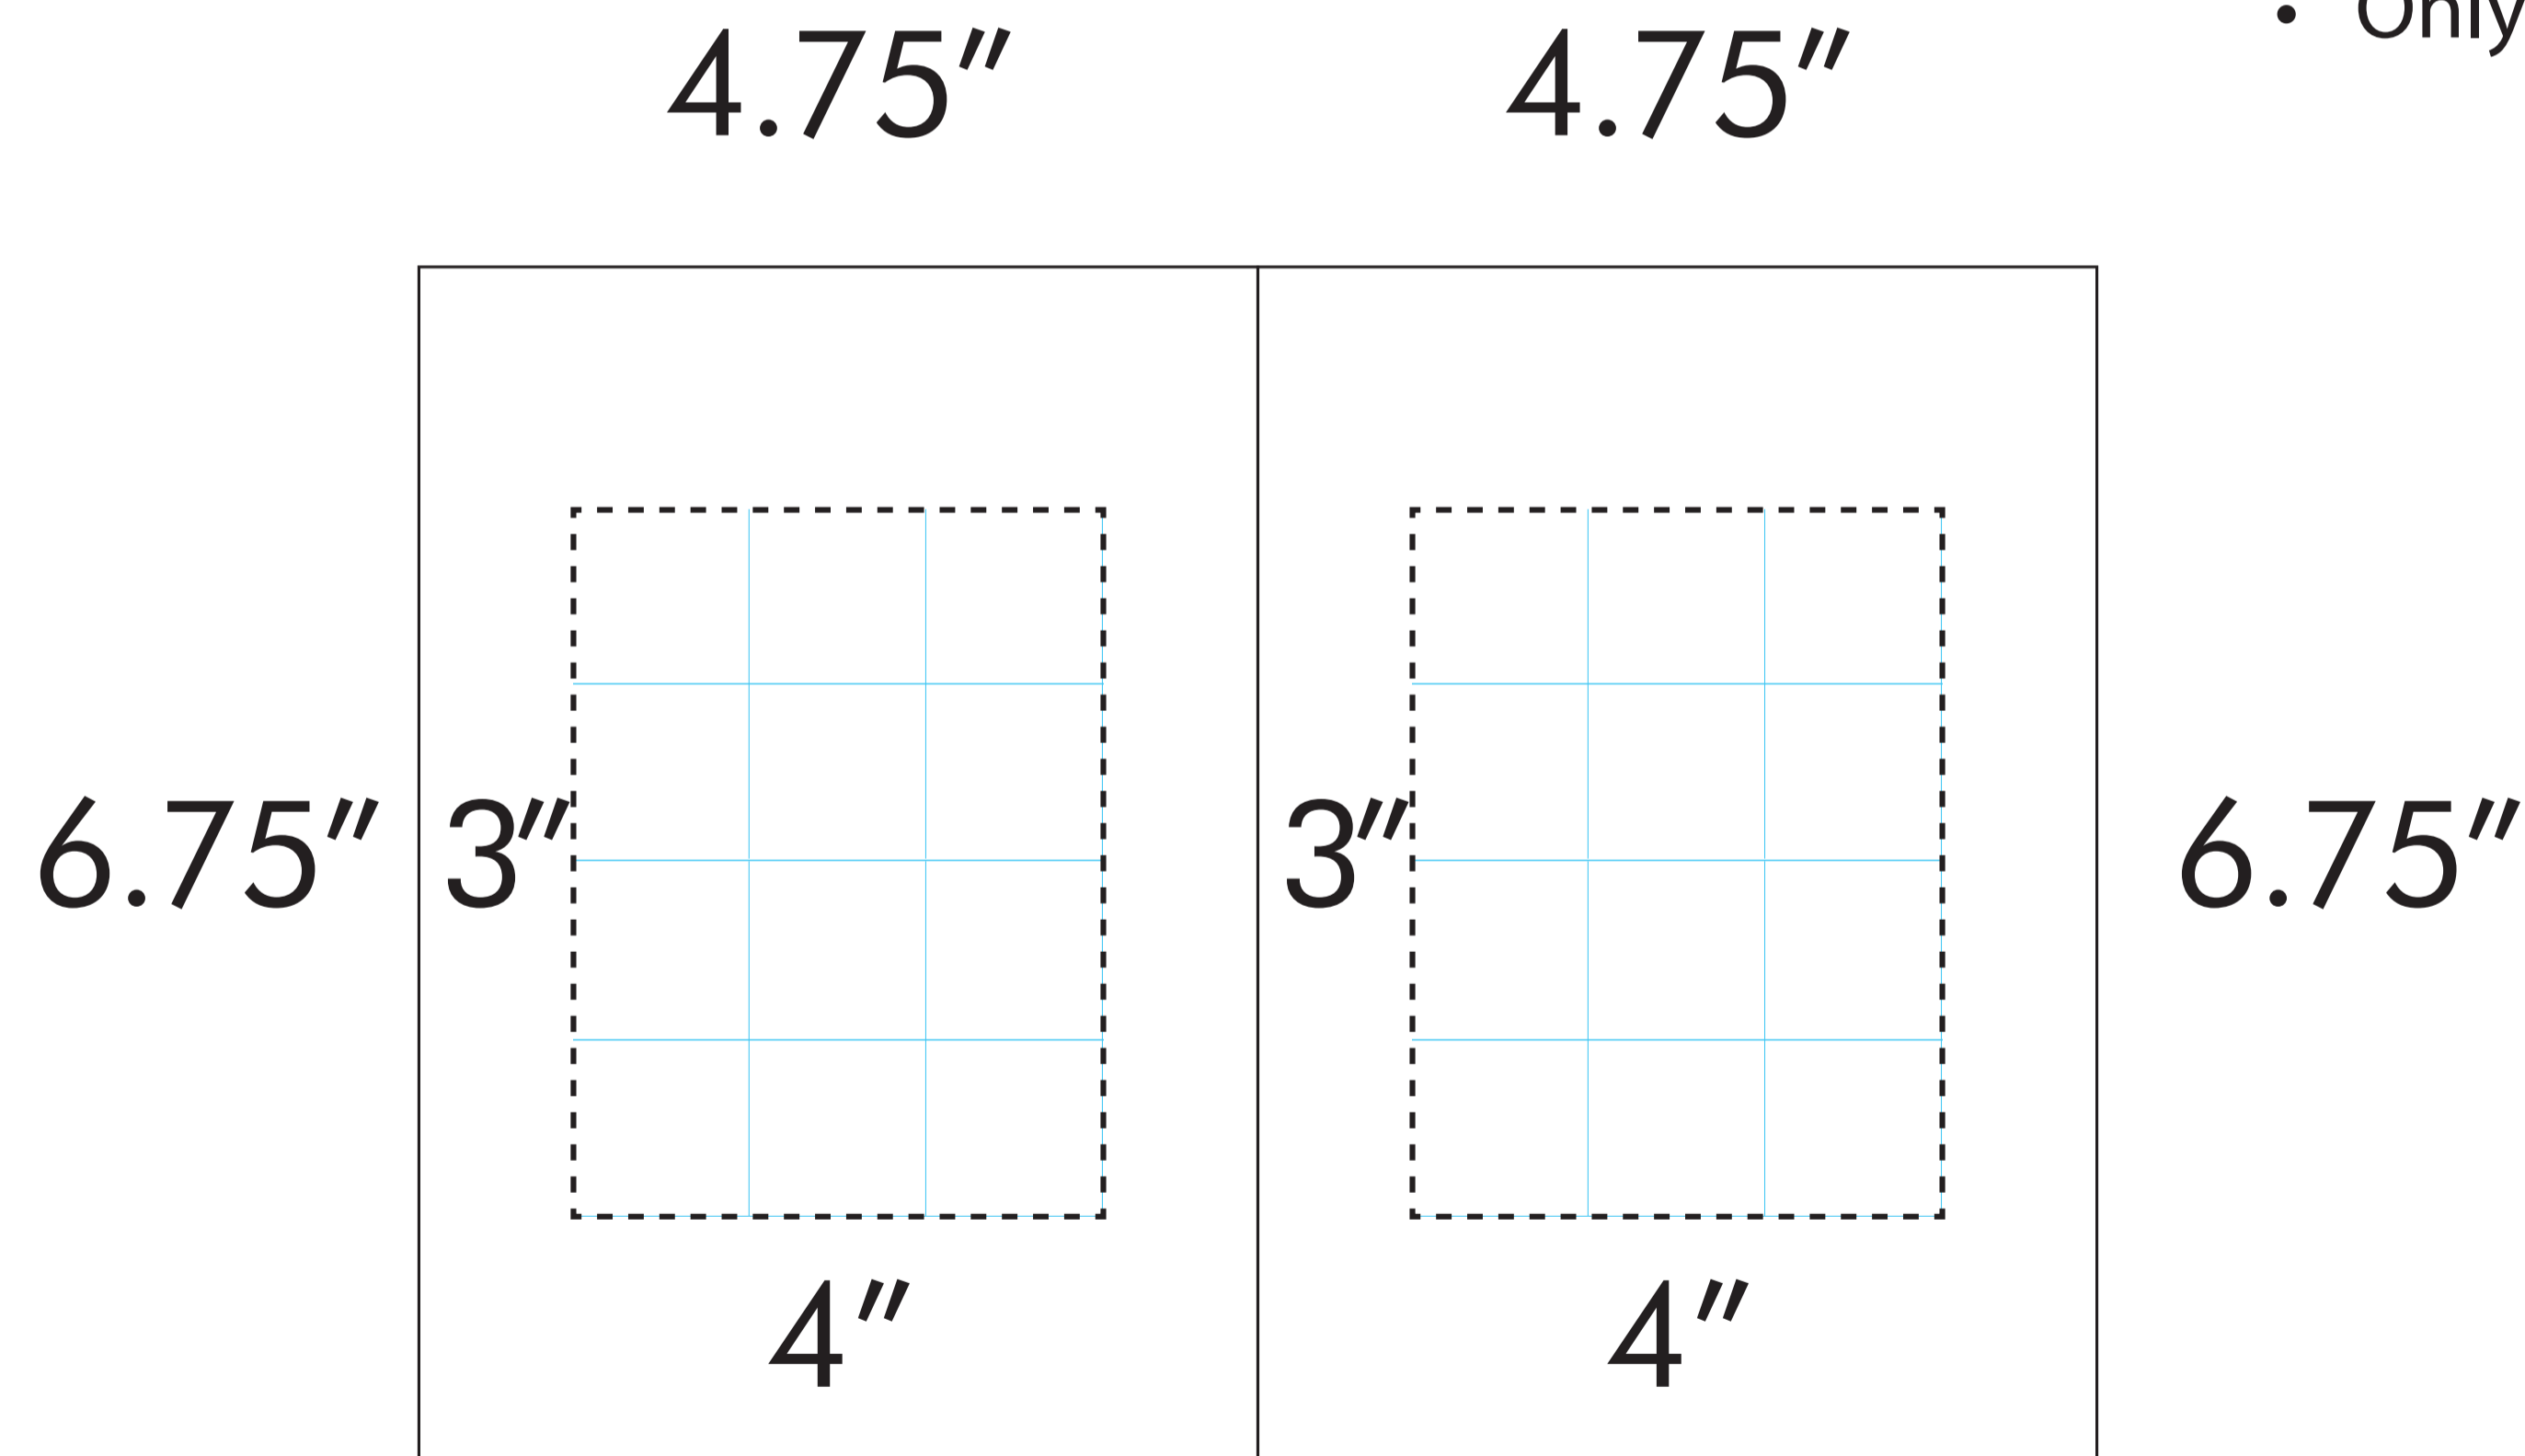

1-800-845-8746
www.partyinnovations.com

Front and Back Imprint Areas 3" W x 4" H Gusset printing is NOT available for this bag

- FULL SIZE ARTWORK
- For FLEXP IMPRINTS, it's recommended that type is not smaller than 16 pt. and that strokes are not less than 2.5 pt.
- ALL FONTS must be CONVERTED to OUTLINES
- Only FLEXP inks available for this bag

This is an example of a 16 pt San Serif Font.
This is an example of a 16 pt Serif Font.
The box surrounding this type box is a 2.5 stroke.

Front Imprint

Back Imprint