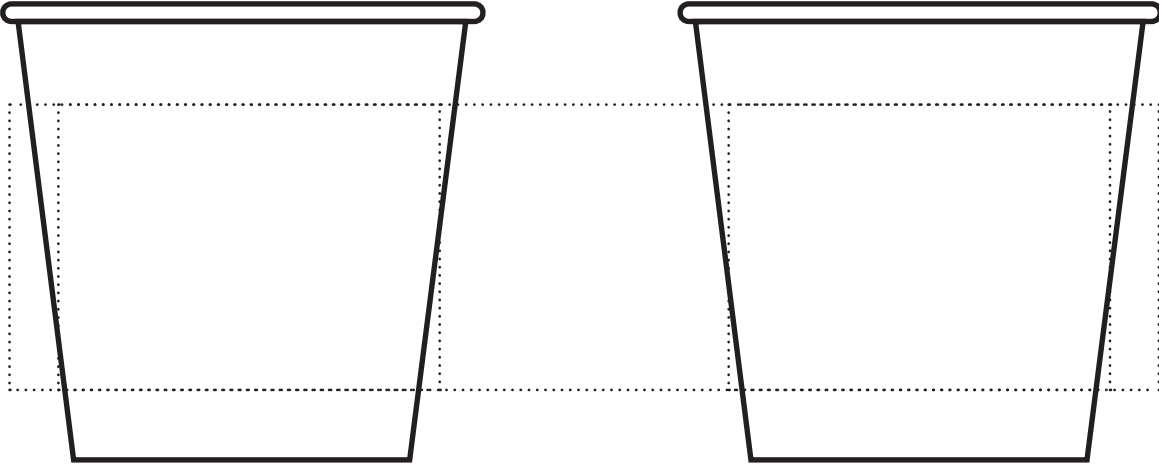

Product Template

INK/PMS #					
------------------	--	--	--	--	--

ACTUAL SIZE

Dotted line Indicates
max imprint area, factory
recommend staying 20%
under this area.

Dotted line is for guidance
only and **will not print**.

PC4W
4oz White Paper Cup
(1 Sided)

Product Template

INK/PMS #					
-----------	--	--	--	--	--

ACTUAL SIZE

Dotted line Indicates max imprint area, factory recommend staying 20% under this area.

Dotted line is for guidance only and **will not print.**

PC4W
4oz White Paper Cup
(Wrap/2 Sided)