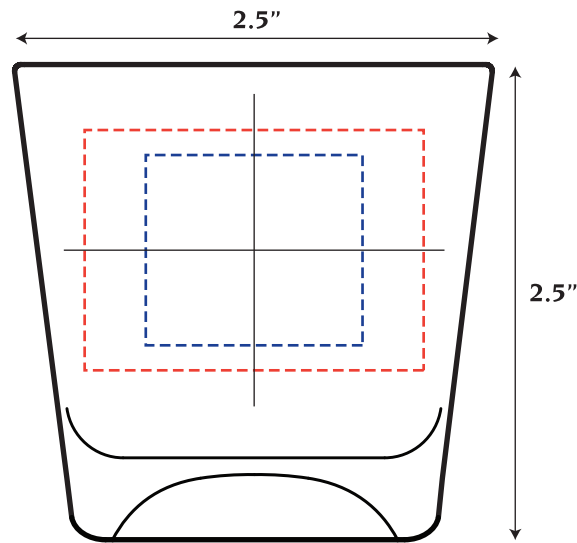

Spot Color Imprint: 1.75" w x 1.25" h
Full Color Imprint: 1.125" w x 1" h

Side 2

Side 1