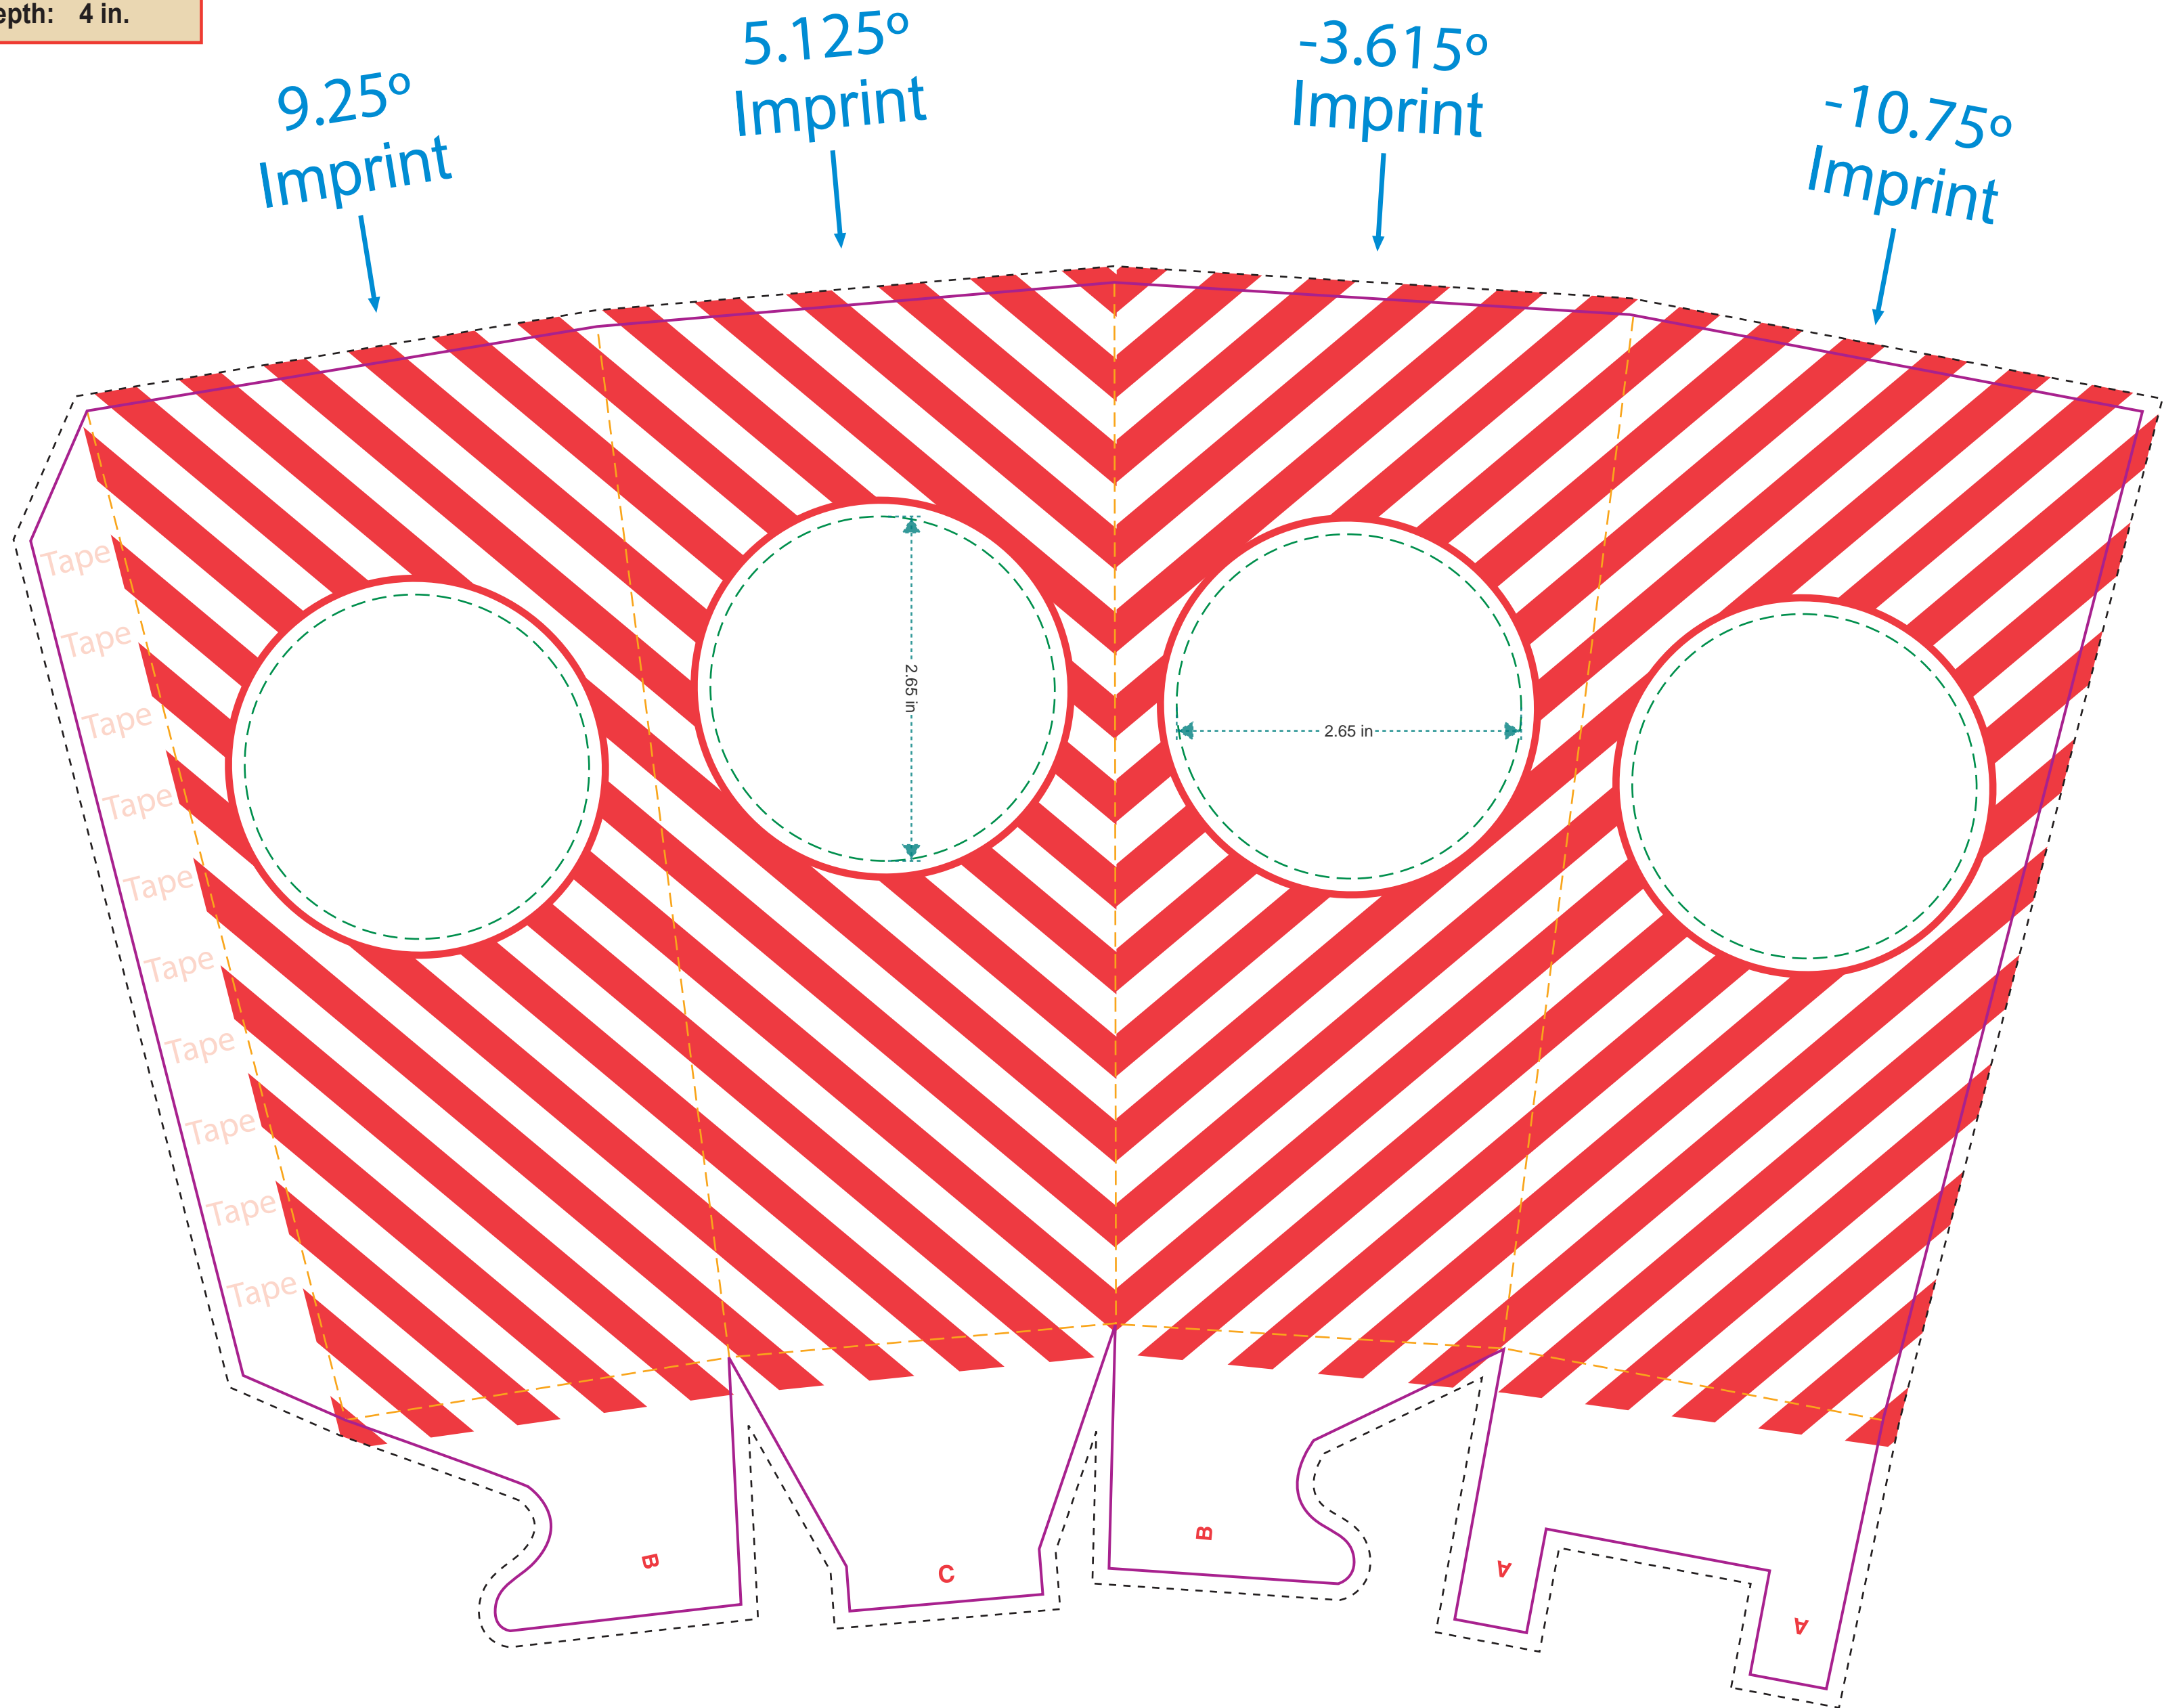

Actual size
Width: 16.25 in.
Height: 10.875 in.

Assembled size
Width: 4 in.
Height: 8 in.
Depth: 4 in.

PSB-08 Straight Edge

Stock art on separate layer

- **Bleed Line**
(1/8" offset from Die Line)
- **Die Line**
(represents actual cut product)
- - - - **Live Area**
(3/16" inset from Die Line)
- - - - **Fold**

Please keep all text and graphics inside the Live Area unless the graphic element is intended to bleed. Borders, if included, should bleed outward from the Live Area. Please model spot colors using the Pantone solid coated Matching System. Please submit all Fonts and Links for output with your Final Composite.