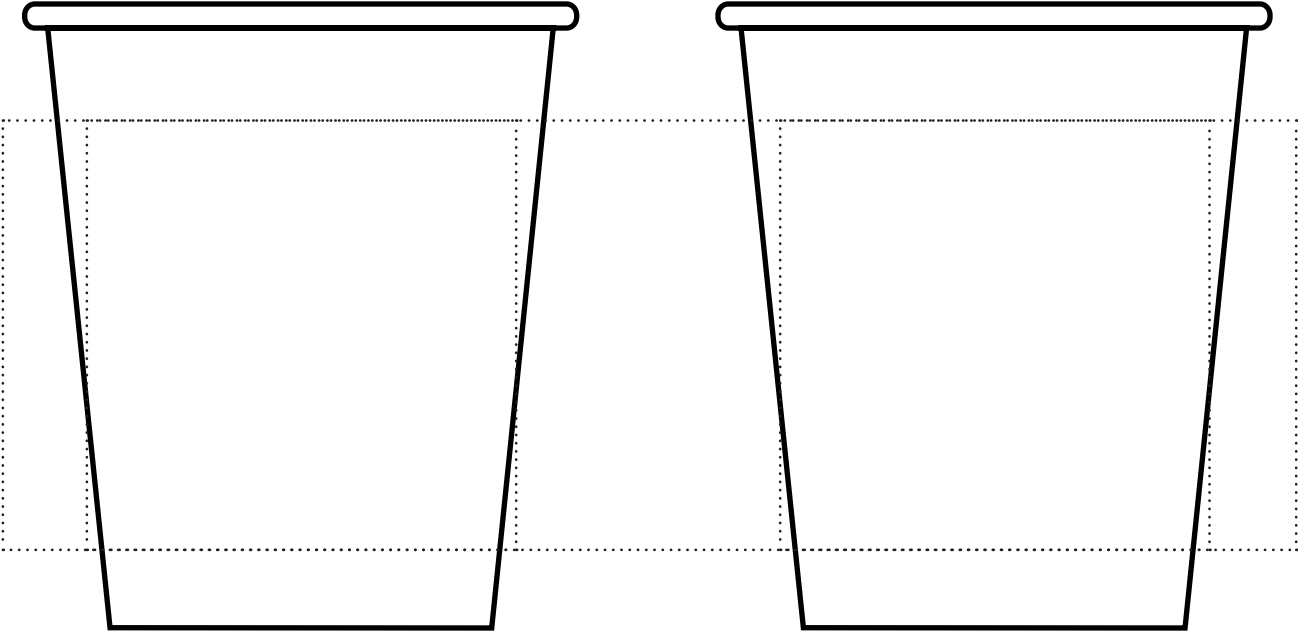

Product Template

INK/PMS #					
-----------	--	--	--	--	--

ACTUAL SIZE

Dotted line Indicates
max imprint area, factory
recommend staying 20%
under this area.

Dotted line is for guidance
only and **will not print.**

PC6W
6oz White Paper Cup
(1 Sided)

Product Template

INK/PMS #					
-----------	--	--	--	--	--

ACTUAL SIZE

Dotted line Indicates max imprint area, factory recommend staying 20% under this area.

Dotted line is for guidance only and **will not print**.

PC6W

6oz White Paper Cup
(Wrap/2 Sided)