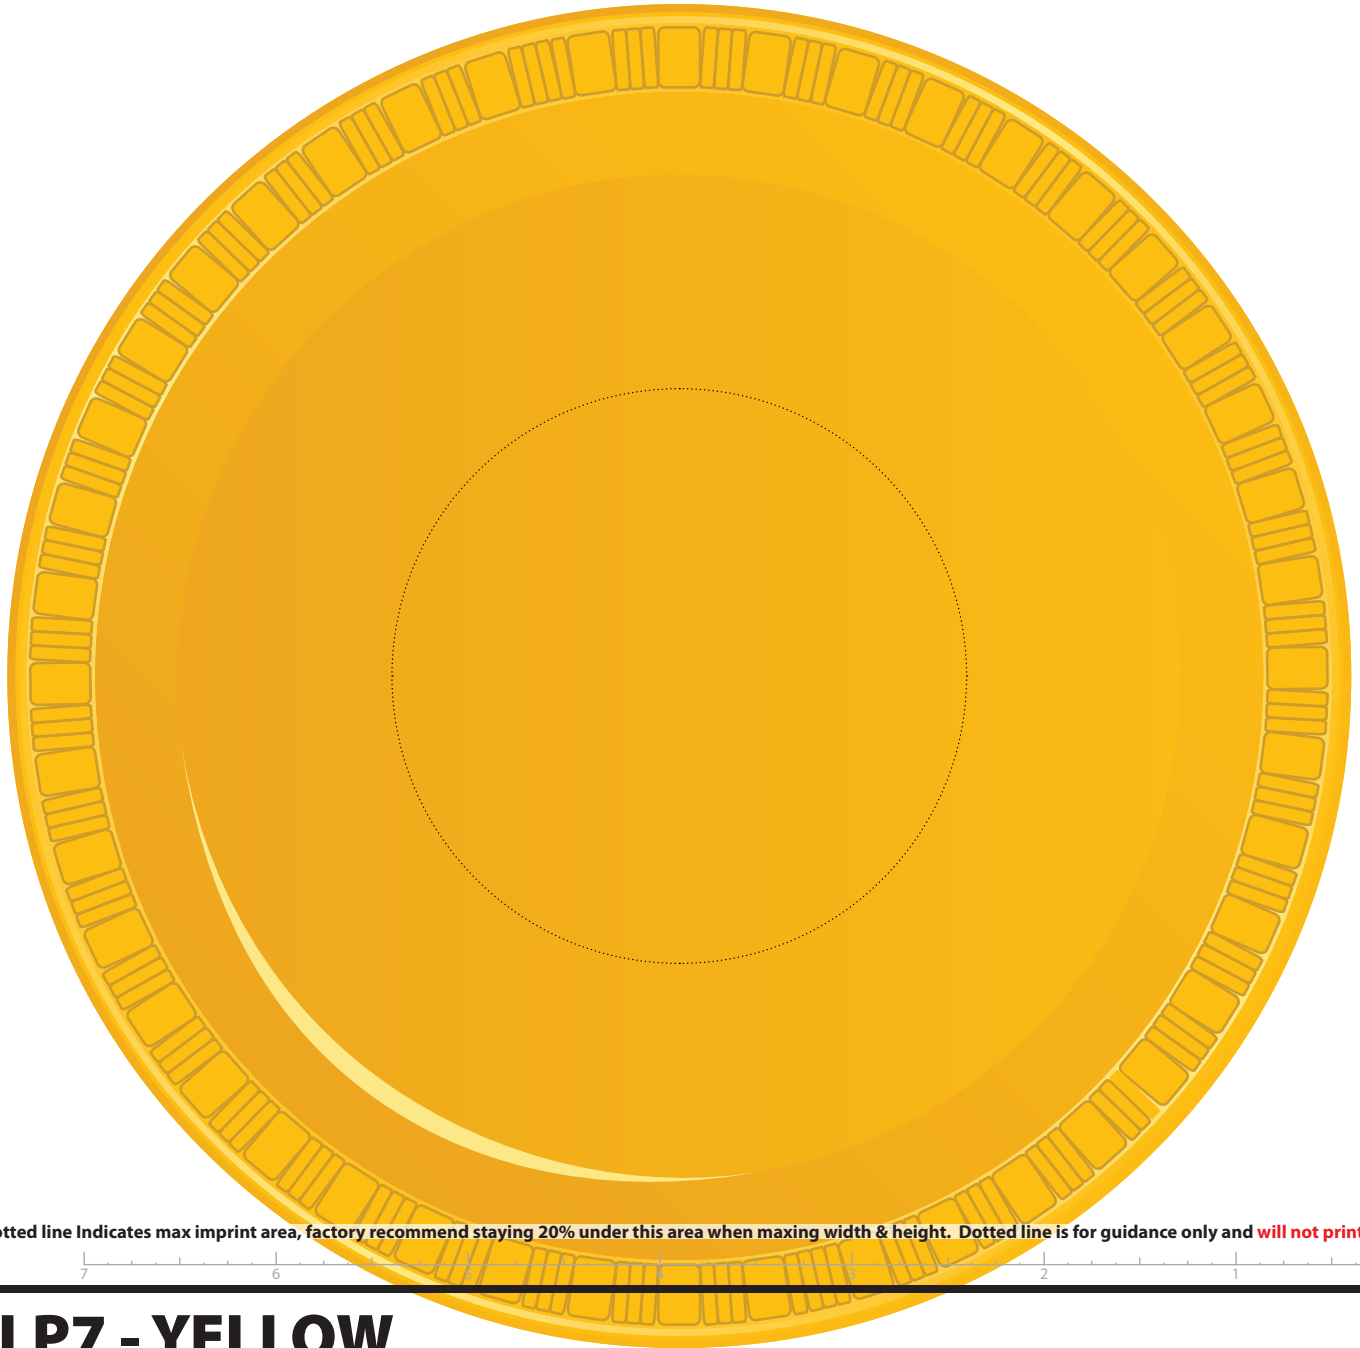

Product Template

ACTUAL SIZE

Dotted line Indicates max imprint area, factory recommend staying 20% under this area when maxing width & height. Dotted line is for guidance only and **will not print**.

T-PLP7 - YELLOW

7" Plastic Plate - Yellow

QUANTITY

Ink/PMS NUMBER

--	--	--	--	--	--

Product Template

ACTUAL SIZE

Dotted line Indicates max imprint area, factory recommend staying 20% under this area when maxing width & height. Dotted line is for guidance only and will not print.

T-PLP7 - GREEN

7" Plastic Plate - Green

QUANTITY

Ink/PMS NUMBER

--	--	--	--	--	--

Product Template

ACTUAL SIZE

Dotted line Indicates max imprint area, factory recommend staying 20% under this area when maxing width & height. Dotted line is for guidance only and **will not print**.

T-PLP7 - BLUE

7" Plastic Plate - Blue

QUANTITY

Ink/PMS NUMBER

--	--	--	--	--	--

Product Template

ACTUAL SIZE

Dotted line Indicates max imprint area, factory recommend staying 20% under this area when maxing width & height. Dotted line is for guidance only and **will not print**.