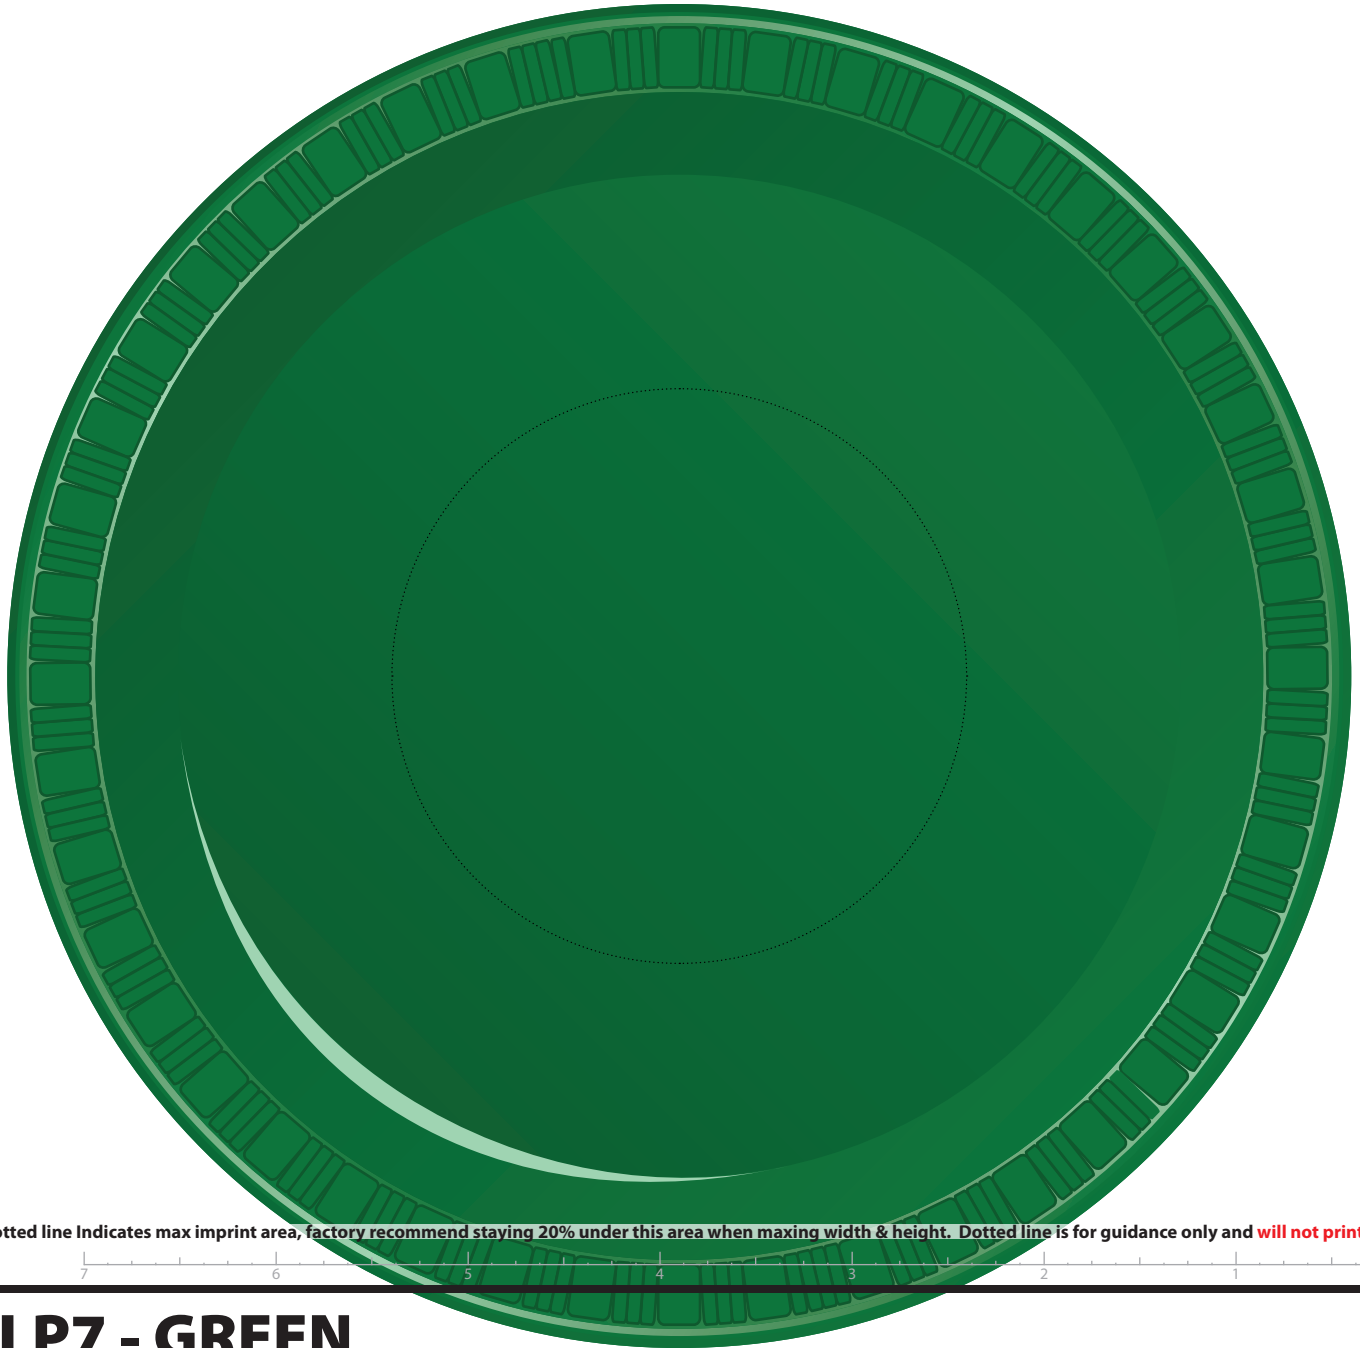

Product Template

ACTUAL SIZE

Dotted line Indicates max imprint area, factory recommend staying 20% under this area when maxing width & height. Dotted line is for guidance only and **will not print**.

T-PLP7 - YELLOW

7" Plastic Plate - Yellow

QUANTITY

Ink/PMS NUMBER

--	--	--	--	--	--

Product Template

ACTUAL SIZE

Dotted line Indicates max imprint area, factory recommend staying 20% under this area when maxing width & height. Dotted line is for guidance only and will not print.

T-PLP7 - GREEN

7" Plastic Plate - Green

QUANTITY

Ink/PMS NUMBER

--	--	--	--	--	--

Product Template

ACTUAL SIZE

Dotted line Indicates max imprint area, factory recommend staying 20% under this area when maxing width & height. Dotted line is for guidance only and **will not print**.

T-PLP7 - BLUE

7" Plastic Plate - Blue

QUANTITY

Ink/PMS NUMBER

--	--	--	--	--	--

Product Template

ACTUAL SIZE

Dotted line Indicates max imprint area, factory recommend staying 20% under this area when maxing width & height. Dotted line is for guidance only and **will not print**.