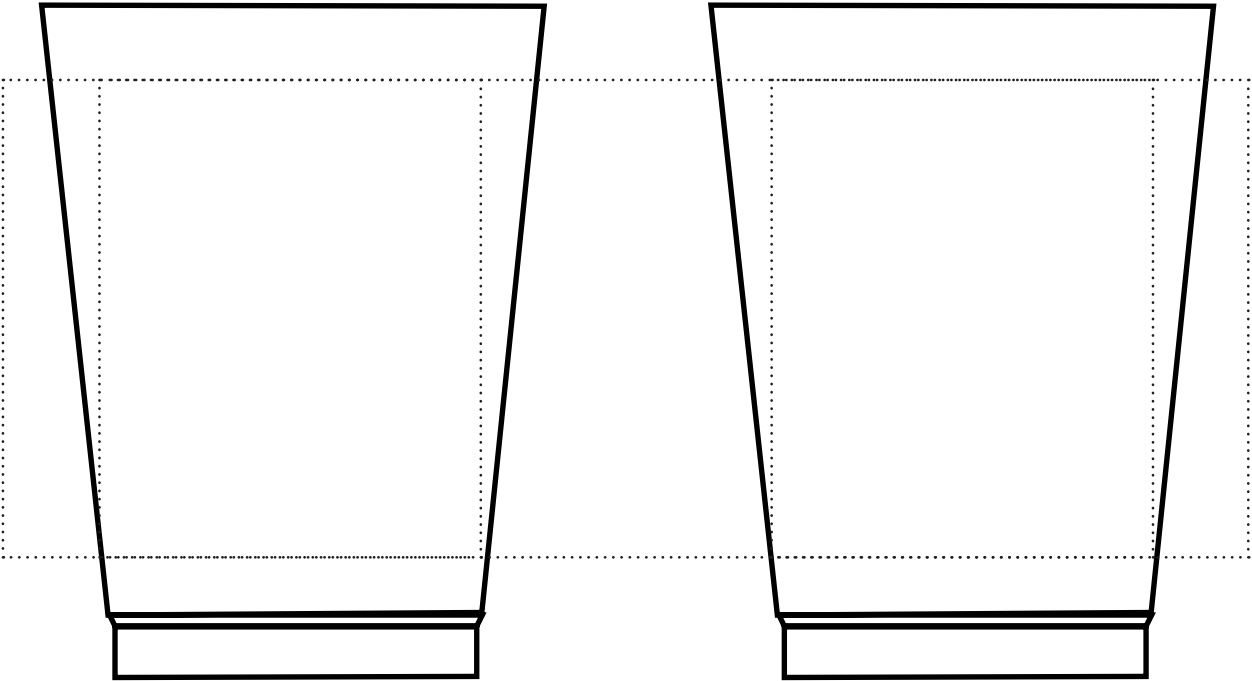

Product Template

INK/PMS #					
-----------	--	--	--	--	--

ACTUAL SIZE

Dotted line Indicates
max imprint area, factory
recommend staying 20%
under this area.

Dotted line is for guidance
only and **will not print.**

C7
7oz Clear Plastic Cup
(1 Sided)

Product Template

INK/PMS #					
-----------	--	--	--	--	--

ACTUAL SIZE

Dotted line Indicates max imprint area, factory recommend staying 20% under this area.

Dotted line is for guidance only and **will not print**.

C7
7oz Clear Plastic Cup
(Wrap/2 Sided)