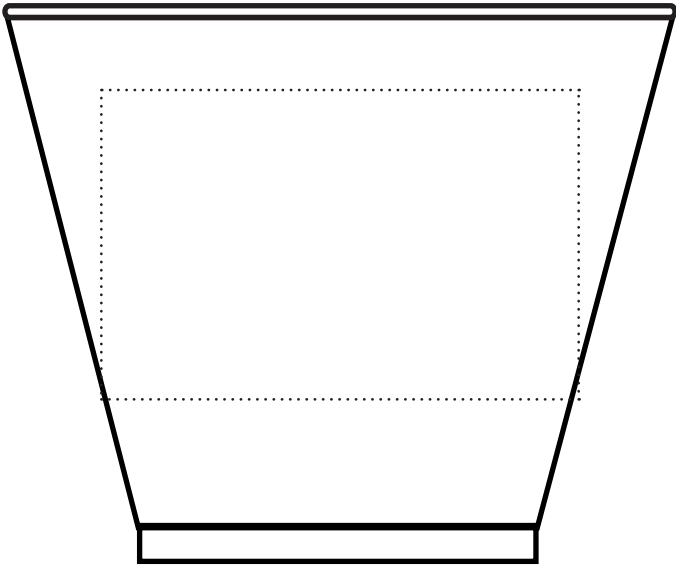

Product Template

INK/PMS #					
-----------	--	--	--	--	--

ACTUAL SIZE

Dotted line Indicates
max imprint area, factory
recommend staying 20%
under this area.

Dotted line is for guidance
only and **will not print.**

C9R 9oz Plastic Rocks Cup (1 Sided)

Product Template

INK/PMS #					
-----------	--	--	--	--	--

ACTUAL SIZE

Dotted line Indicates max imprint area, factory recommend staying 20% under this area.

Dotted line is for guidance only and **will not print**.

C9R
9oz Plastic Rocks Cup
(Wrap/2 Sided)