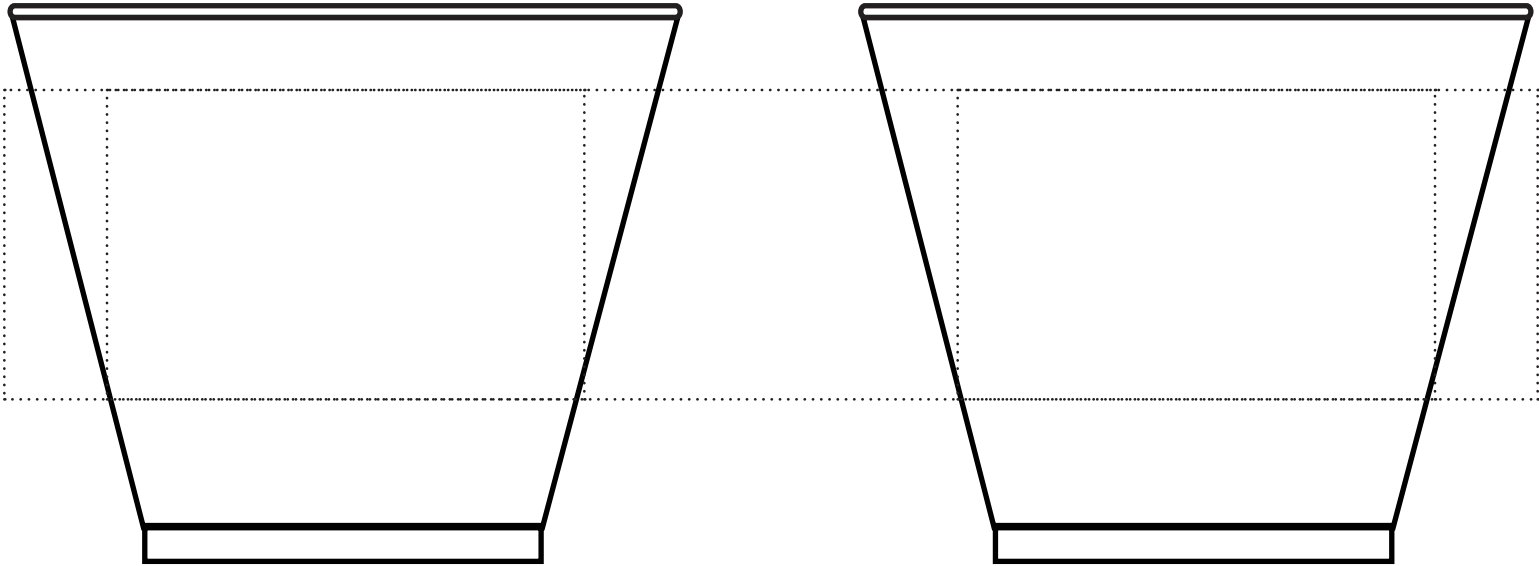

Product Template

INK/PMS #					
-----------	--	--	--	--	--

ACTUAL SIZE

Dotted line Indicates
max imprint area, factory
recommend staying 20%
under this area.

Dotted line is for guidance
only and **will not print.**

C9R 9oz Plastic Rocks Cup (1 Sided)

Product Template

INK/PMS #					
-----------	--	--	--	--	--

ACTUAL SIZE

Dotted line Indicates max imprint area, factory recommend staying 20% under this area.

Dotted line is for guidance only and **will not print**.