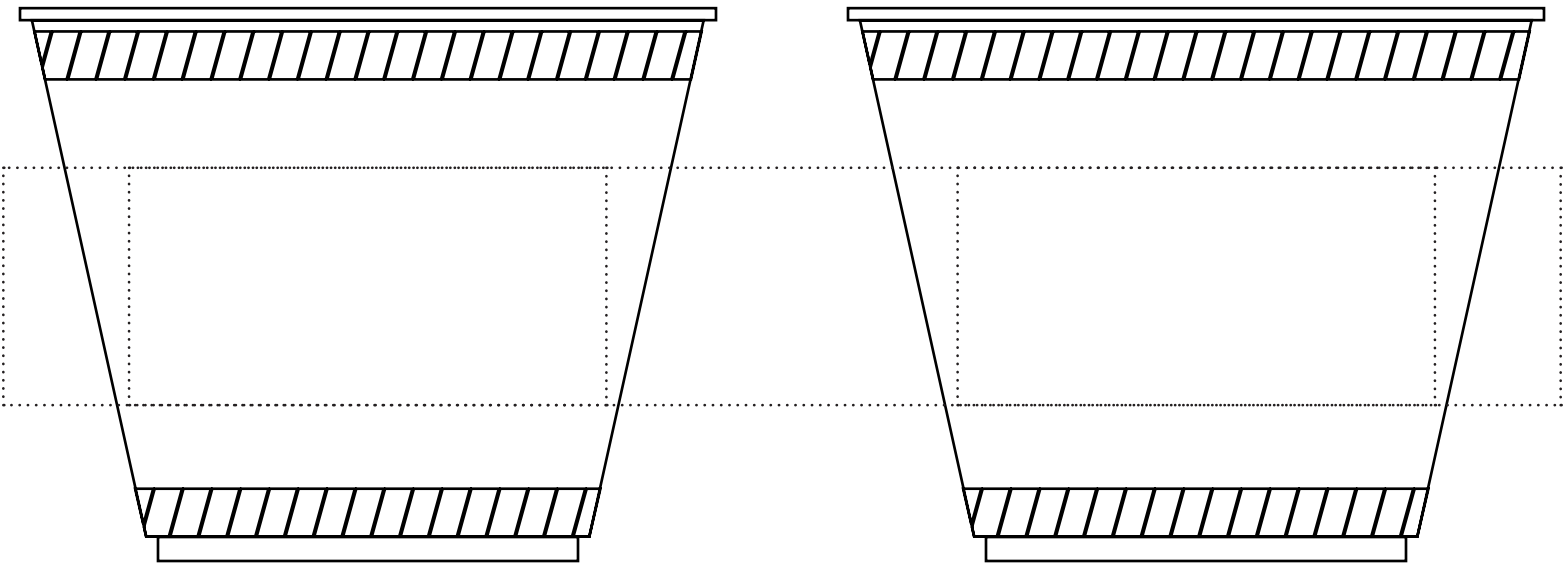

Product Template

INK/PMS #					

ACTUAL SIZE

Dotted line Indicates max imprint area, factory recommend staying 20% under this area.

Dotted line is for guidance only and **will not print**.

CG9R
9oz Greenware™ Cold Cups
(Wrap/2 Sided)