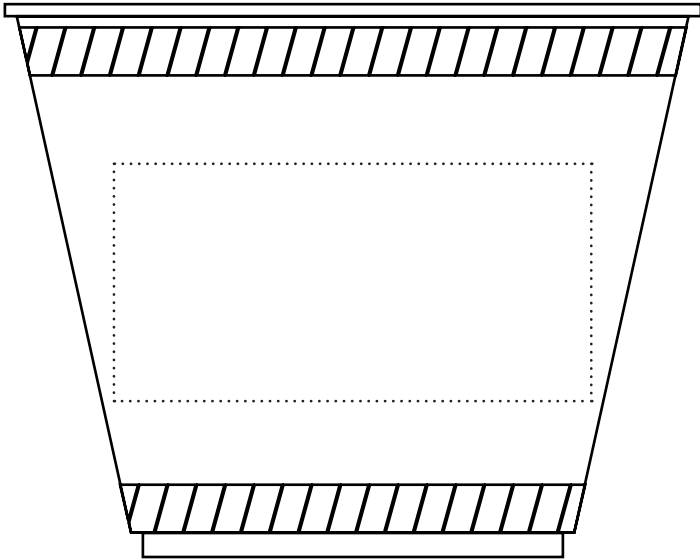

Product Template

INK/PMS #					

ACTUAL SIZE

Dotted line Indicates
max imprint area, factory
recommend staying 20%
under this area.

Dotted line is for guidance
only and **will not print**.

CG9R

9oz Greenware™ Cold Cups
(1 Sided)