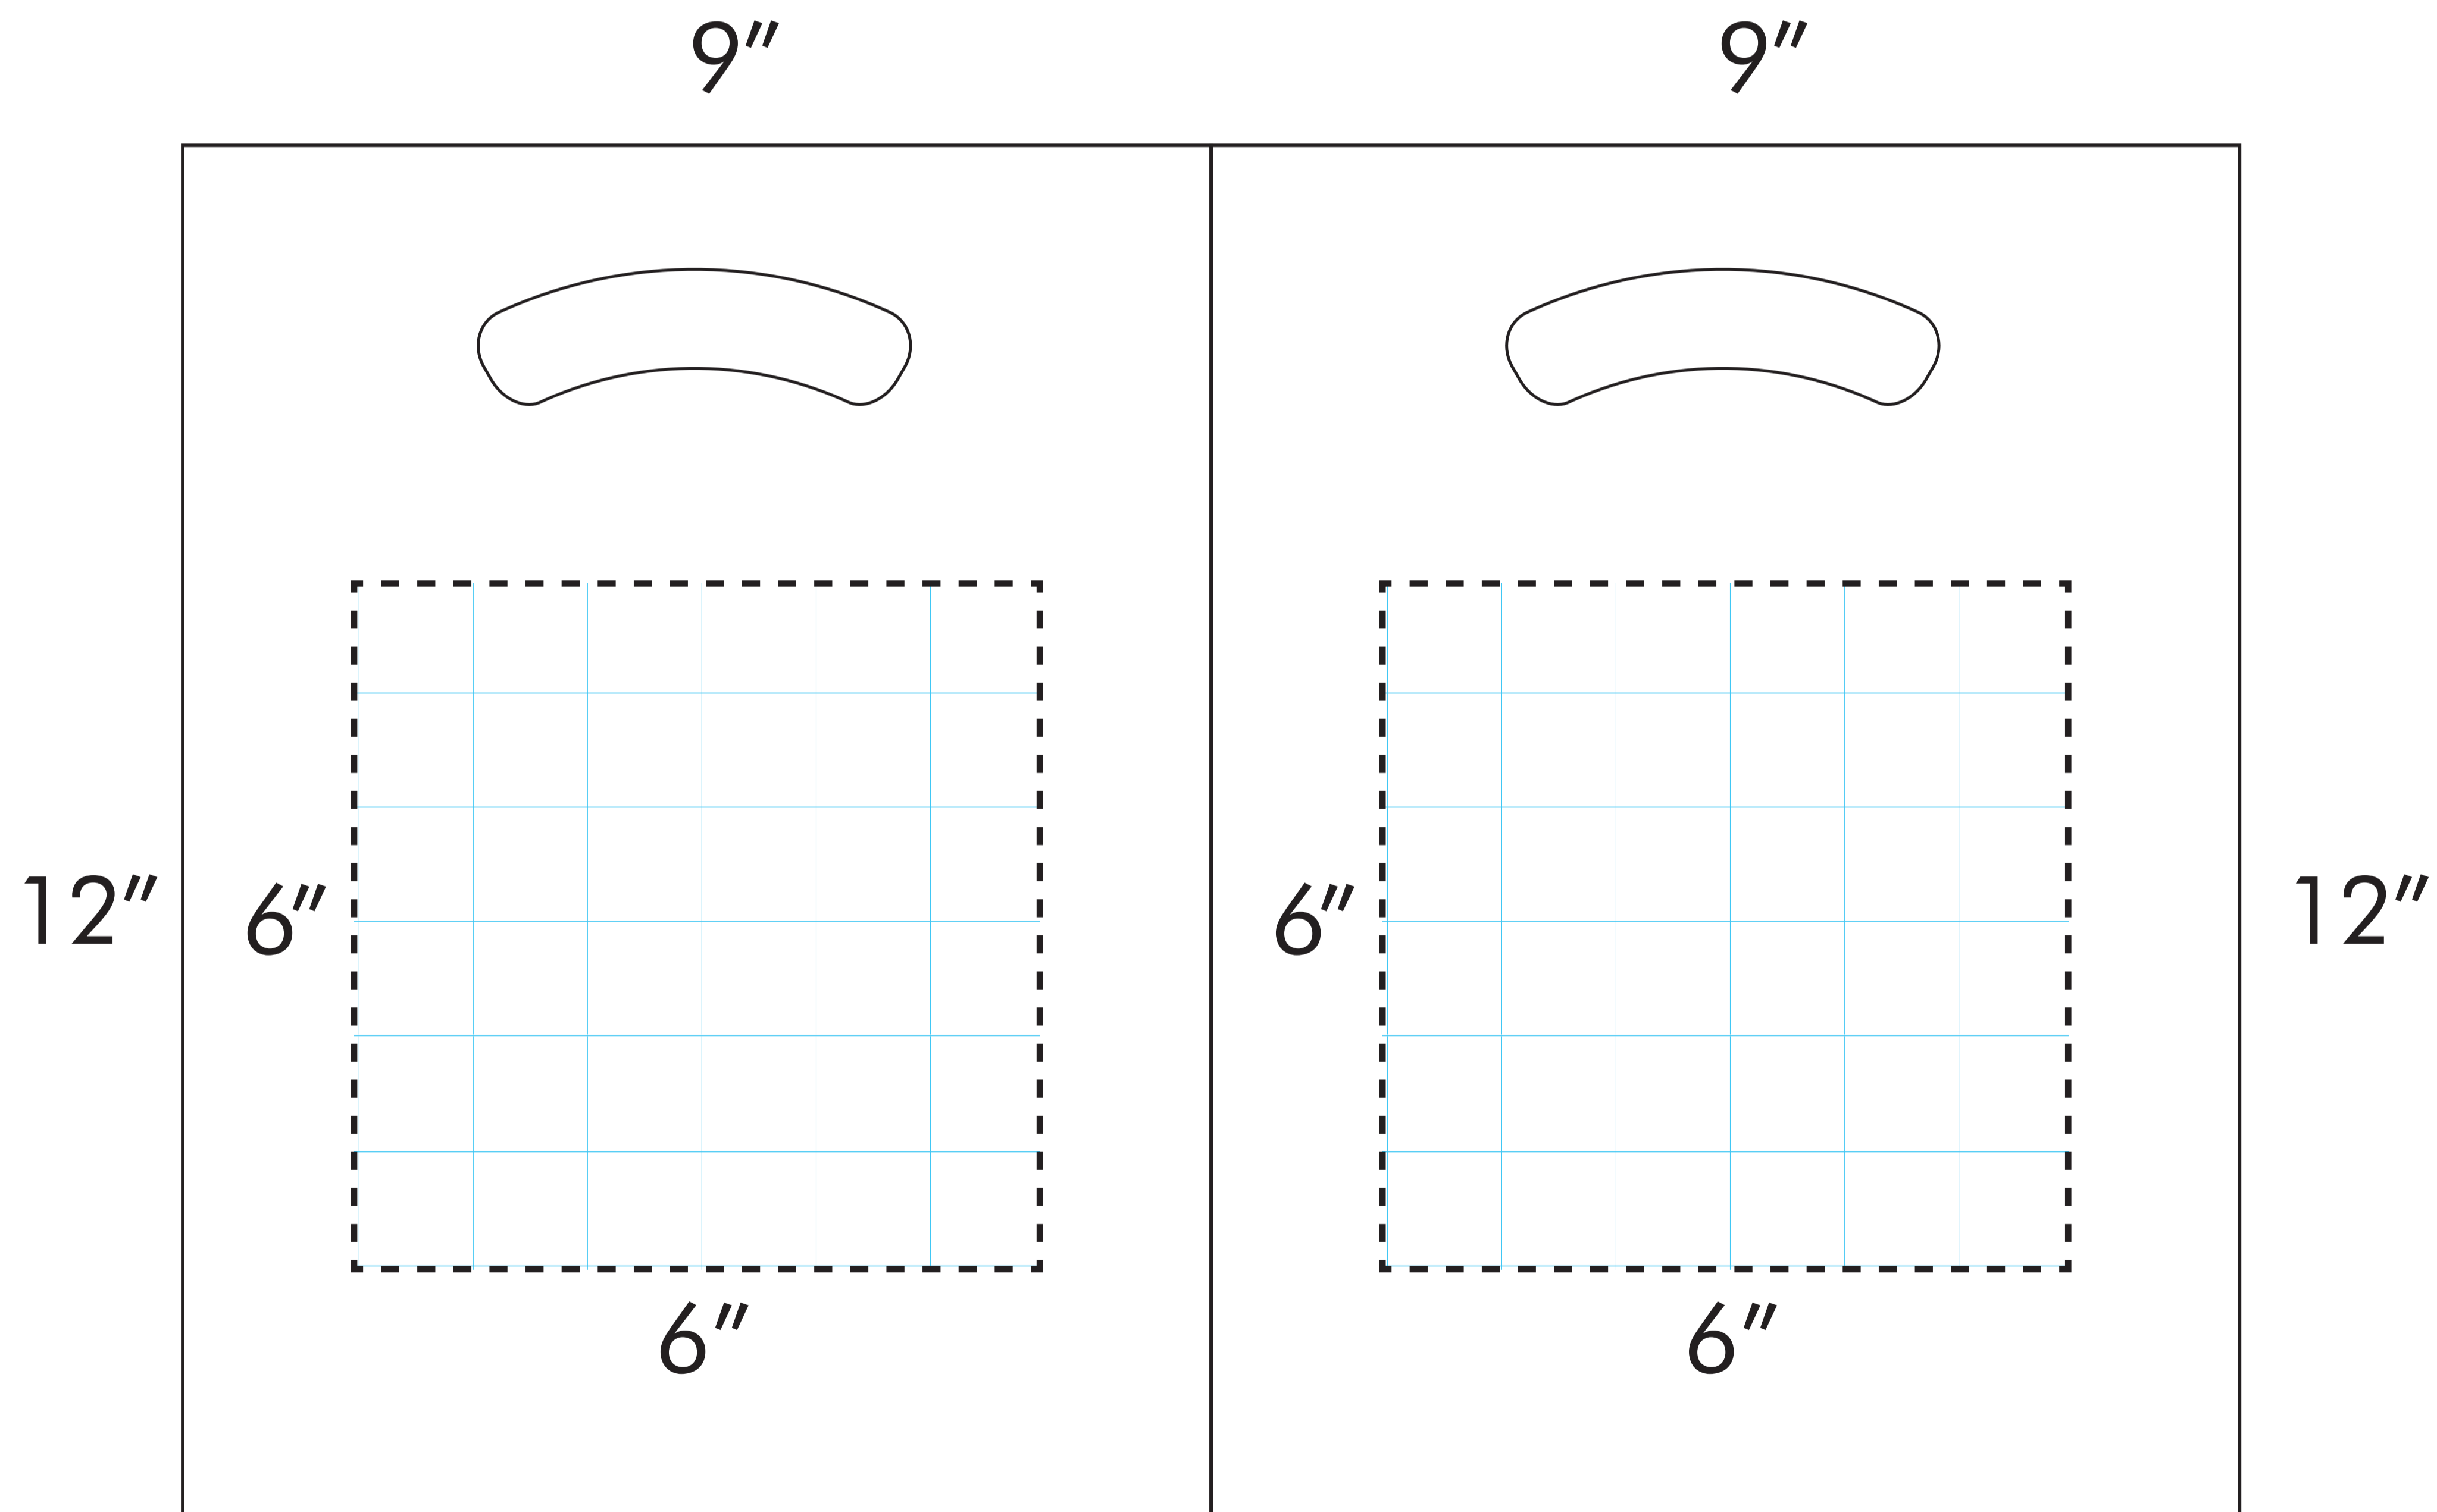

1-800-845-8746
www.partyinnovations.com

Front and Back Imprint Areas 6" W x 6" H Gusset printing is NOT available for this bag

- FULL SIZE ARTWORK
- For FLEXO IMPRINTS, it's recommended that type is not smaller than 16 pt. and that strokes are not less than 2.5 pt.
- ALL FONTS must be CONVERTED to OUTLINES
- Only FLEXO inks available for this bag

This is an example of a 16 pt San Serif Font.
This is an example of a 16 pt Serif Font.
The box surrounding this type box is a 2.5 stroke.

Front Imprint

Back Imprint