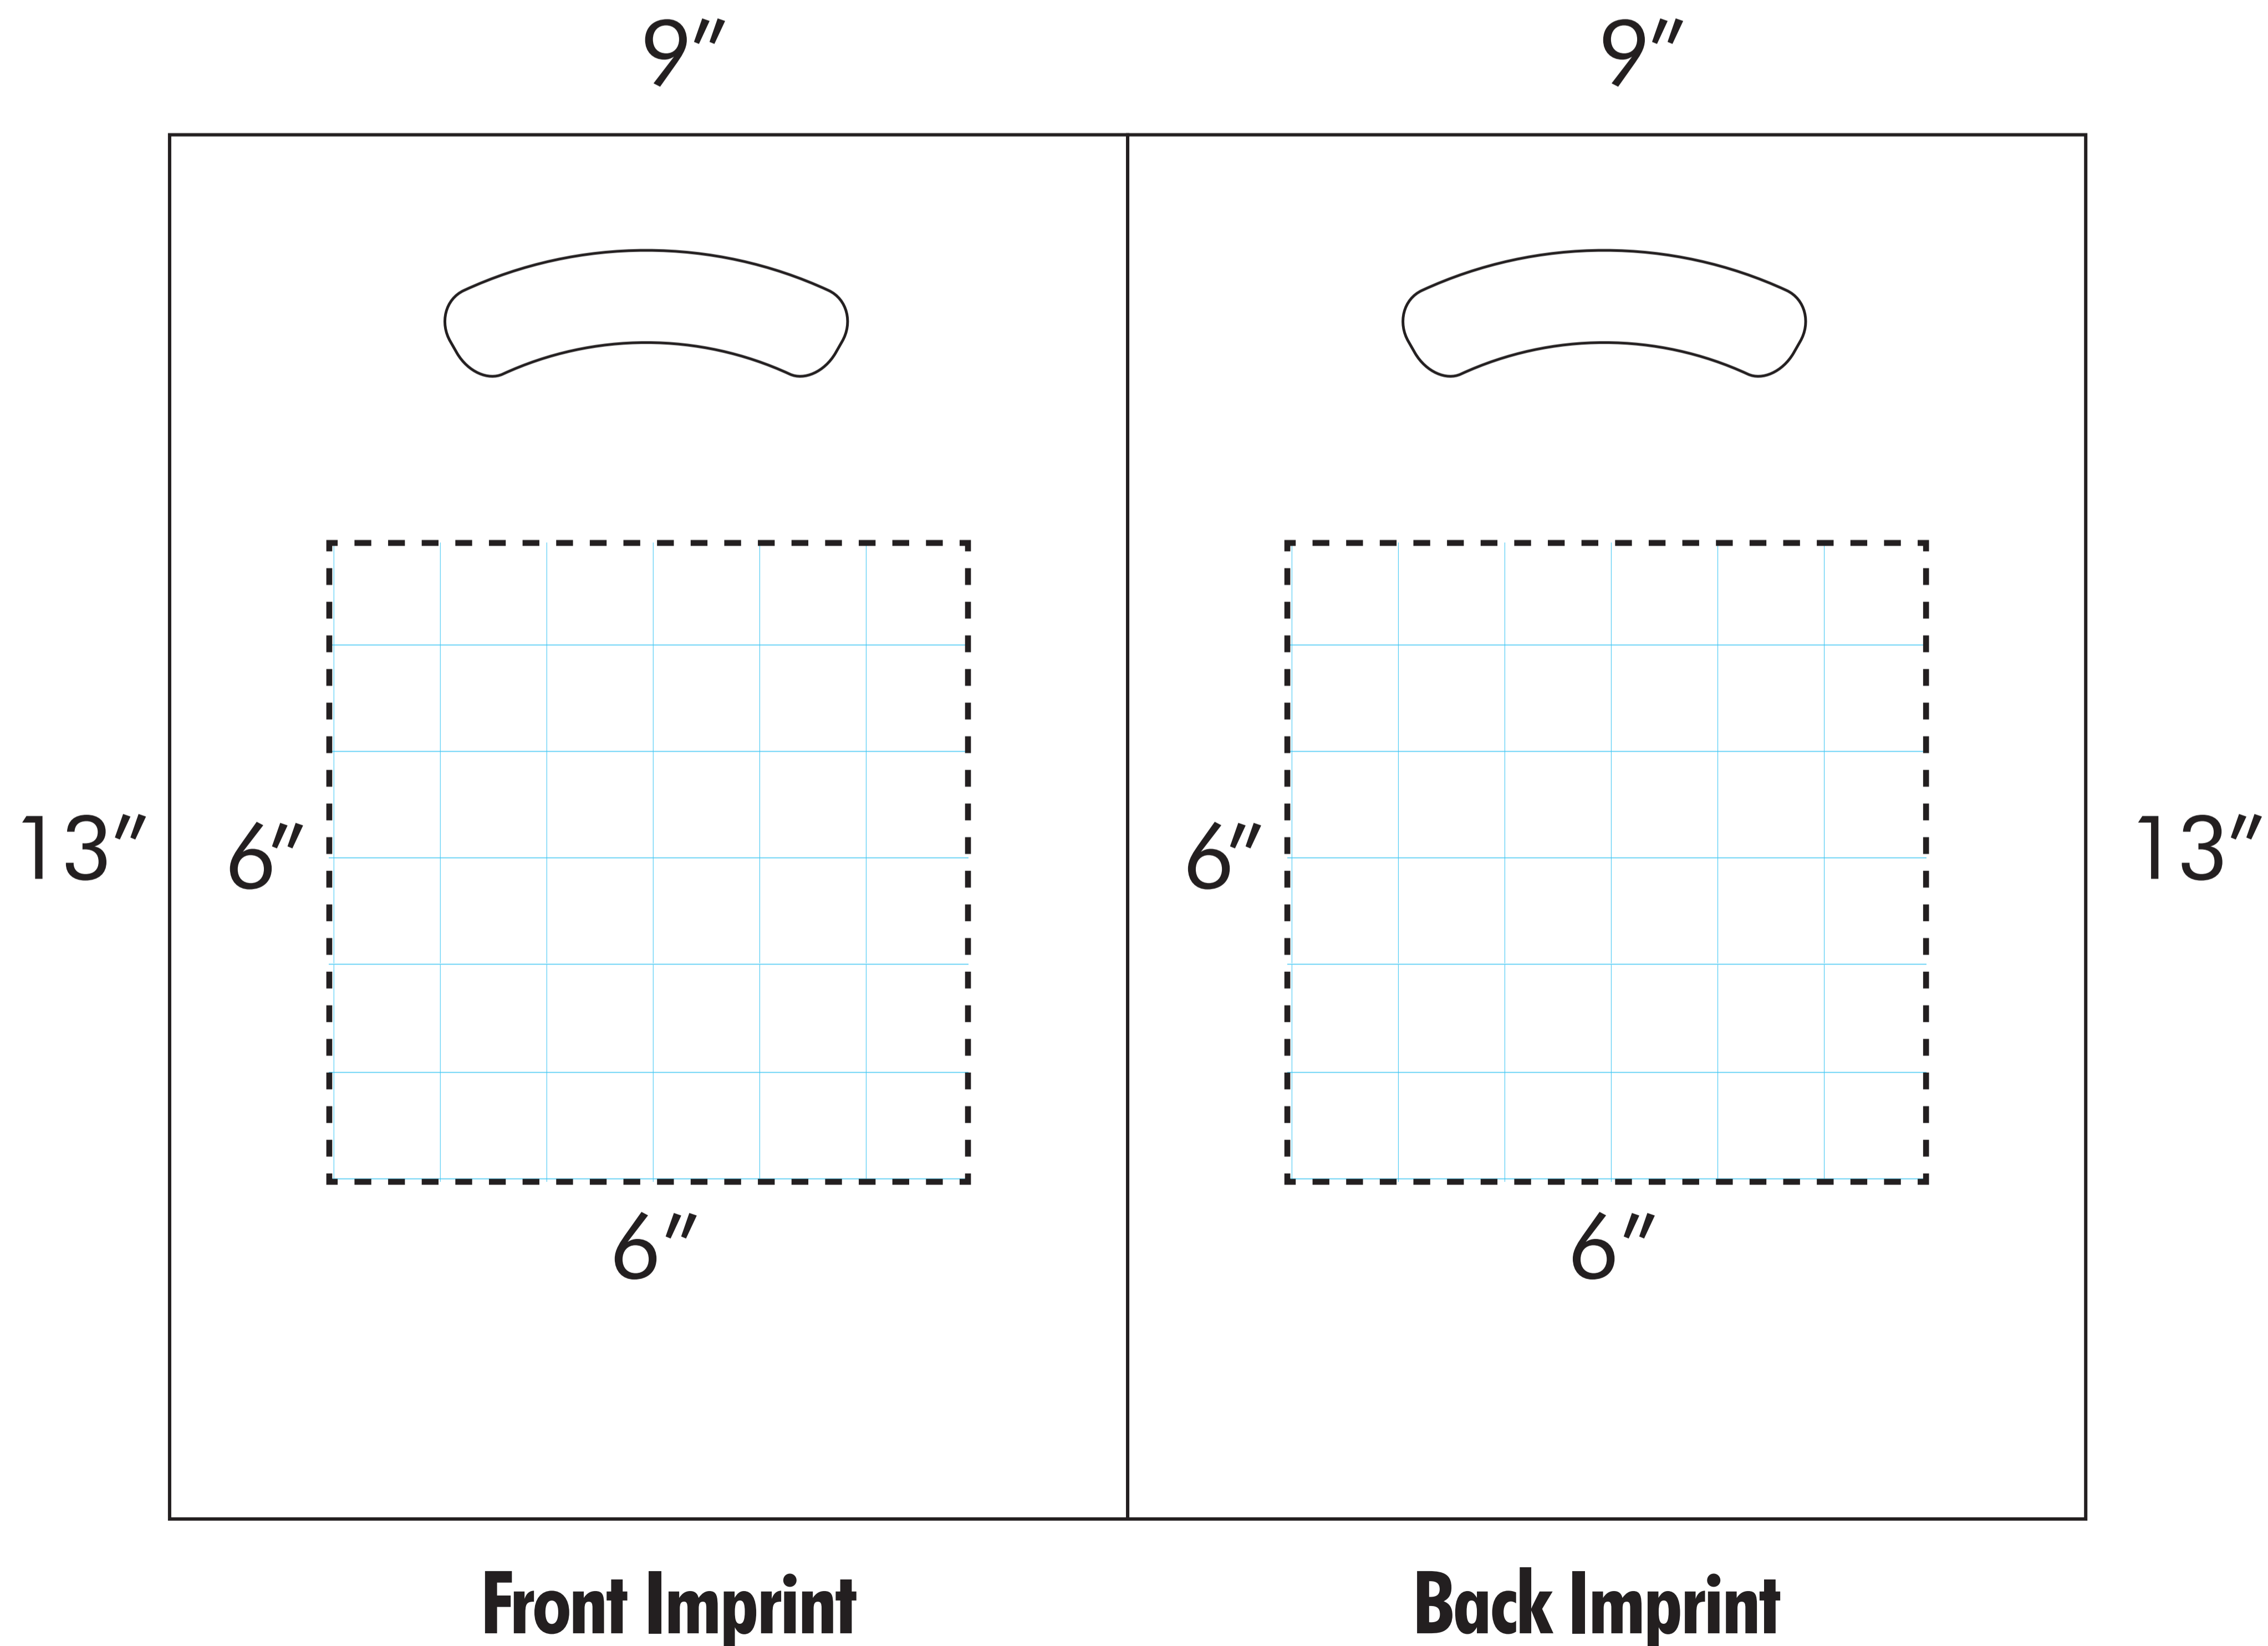

1-800-845-8746
www.partyinnovations.com

Front and Back Imprint Areas 6" W x 6" H Gusset printing is NOT available for this bag

- FULL SIZE ARTWORK
- For FLEXO IMPRINTS, it's recommended that type is not smaller than 16 pt. and that strokes are not less than 2.5 pt.
- ALL FONTS must be CONVERTED to OUTLINES
- Only FLEXO inks available for this bag